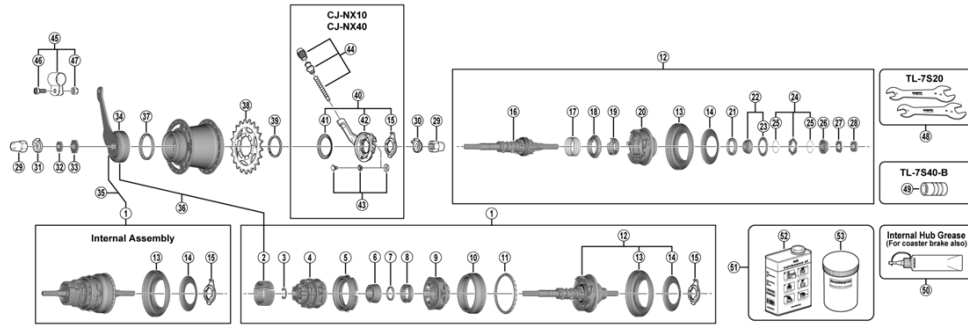

# NEXUS 7-Speed Internal Hub SG-C3001-7C

SG-C3001-7C  
SG-7C30

ITEM NO.	SHIMANO CODE NO.	DESCRIPTION	INTERCHANGEABILITY	
1	Y3EV98150	Internal Assembly (Axle Length 175.5 mm)	B	B
2	Y38R98040	Brake Shoe Unit	A	
3	Y32532000	Stop Ring (ø9 mm)	A	A
4	Y3EV98030	Carrier Unit 2		
5	Y35K98040	Ring Gear Unit 2	A	A
6	Y3EV09000	Sun Gear 3		
7	Y38R11000	Sun Gear Guide Ring 2	A	
8	Y3EV08000	Sun Gear 2		
9	Y38P98050	Carrier Unit 1	A	
10	Y35K98050	Ring Gear Unit 1	A	
* 11	Y3EV98220	Ball Retainer H (3/16" x 26)		
12	Y3EV98160	Axle & Driver Unit (Axle Length 175.5 mm) w/Right Hand Dust Cap B & C		
13	Y35B05000	Right Hand Dust Cap B	A	A
14	Y33Z26000	Right Hand Dust Cap C	A	A
15	Y33Z98020	Cassette Joint Fixing Ring	A	A
16	Y3EV98060	Axle Unit (Axle Length 175.5mm)		
17	Y33024000	Return Spring A	A	A
18	Y33Z10000	Gear Shifting Cam	A	A
19	Y3EV02000	Feed Cam		
20	Y35K98080	Driver Unit	A	A
21	Y33091600	Ball Retainer F (3/16" x 12)	A	A
22	Y39098160	Right Hand Cone w/Seal	A	A
23	Y35K07000	Right Hand Cone Seal	A	A
24	Y33F98040	Driver Plate w/Seal	A	A
25	Y33012000	Driver Plate Seal	A	A
26	Y33E98120	Lock Washer	A	A
27	Y33Z08000	Stop Washer	A	A
28	Y33Z07020	Right Hand Lock Nut (3.4 mm)	A	A
29	Y31414010	Cap Nut (3/8")	A	A
30	Y33Z20500	Non-turn Washer 5R (Yellow)	A	A
	Y33M39600	Non-turn Washer 6R (Silver)	A	A
	Y33M39700	Non-turn Washer 7R (Black)	A	A
31	Y33M39510	Non-turn Washer 5L (Brown)	A	A
	Y33M39610	Non-turn Washer 6L (White)	A	A
	Y33M39710	Non-turn Washer 7L (Gray)	A	A
32	Y32138040	Lock Nut (3.5 mm)	A	A
33	Y33548110	Stop Nut	A	A
34	Y38R98120	Brake Arm Unit (Silver)	A	
	Y3EV98170	Brake Arm Unit (Black)	B	
35	Y3EV98180	Internal Assembly (Axle Length 175.5 mm) & Brake Arm Unit (Silver)	B	B
	Y3EV98190	Internal Assembly (Axle Length 175.5 mm) & Brake Arm Unit (Black)	B	B
36	Y3EV98200	Brake Shoe Unit & Brake Arm Unit (Silver)	A	B
	Y3EV98210	Brake Shoe Unit & Brake Arm Unit (Black)	A	B
37	Y38R98190	Ball Retainer B (3/16" x 16)	A	A
	Y32203220	Sprocket Wheel 16T (Silver)	A	A
	Y32203420	Sprocket Wheel 18T (Silver)	A	A
	Y32203520	Sprocket Wheel 19T (Silver)	A	A
	Y32203620	Sprocket Wheel 20T (Silver)	A	A
	Y33060000	Sprocket Wheel 21T (Silver)	A	A
	Y33060100	Sprocket Wheel 22T (Silver)	A	A
Y33060200	Sprocket Wheel 23T (Silver)	A	A	
39	Y32120100	Snap Ring C	A	A
40	Y74Y98050	CJ-NX10 Cassette Joint Unit	A	A
	Y74Y98010	CJ-NX10 Cassette Joint Unit for Belt drive system		
	Y74Y98100	CJ-NX40 Cassette Joint Unit		
41	Y74Y18000	Driver Cap	A	A
42	Y74Y93100	CJ-NX10 Cassette Joint	A	A
	Y74Y98020	CJ-NX10 Cassette Joint for Belt drive system		
* 43	Y74Y98090	CJ-NX40 Cassette Joint		
43	Y74Y98030	Inner Cable Fixing Bolt Unit	A	A
* 44	Y74Y98160	Outer Casing Holder Unit for CJ-NX40		
45	Y33F98090	Brake Arm Clip Unit (5/8")	A	A
46	Y75M06000	Clip Bolt (M6 x 16)	A	A
47	Y31727200	Clip Nut	A	A
48	Y13098900	TL-7S20 Hub Spanner (17 mm x 22 mm) 2 pcs.	A	A
49	Y30889000	TL-7S40-B Right Hand Cone Tool	A	A
50	Y04120800	Internal Hub Grease (Net. 100g)	A	A
51	Y00298010	WB maintenance oil set	A	A
52	Y00201000	WB maintenance oil (1L)	A	A
53	Y00201100	Bottle	A	A