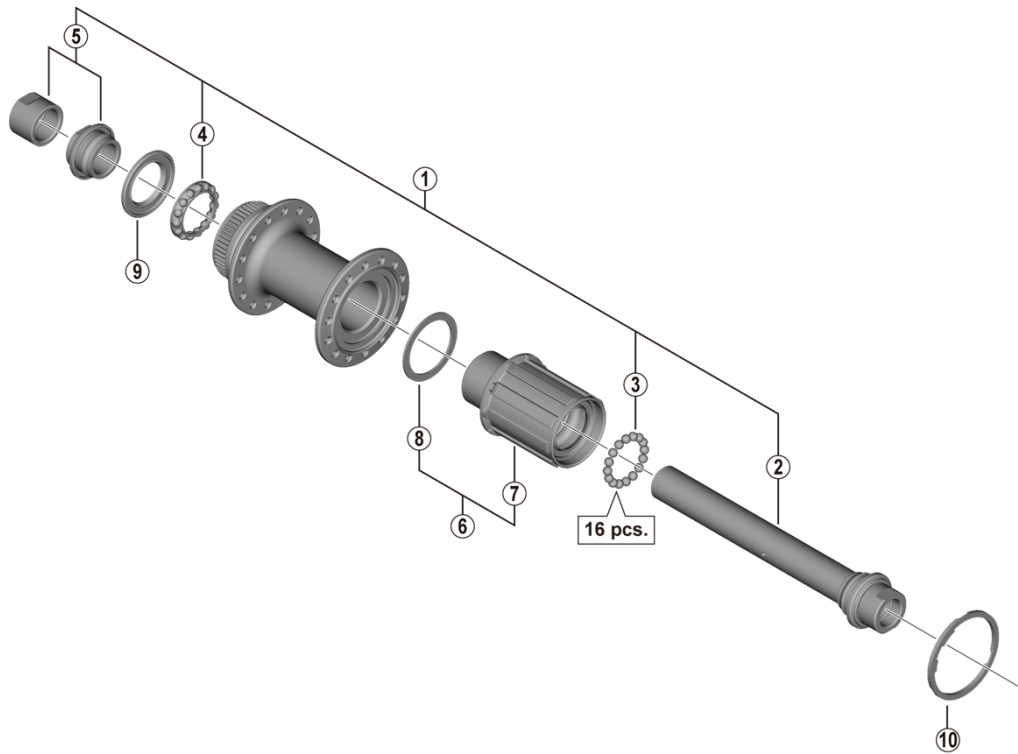

Freehub (10/11-speed)  
**FH-RS470** For Disc Brake

• Over Lock Nut Dimension: 142 mm (5-19/32")

ITEM NO.	SHIMANO CODE NO.	DESCRIPTION	INTERCHANGEABILITY	
			FH-R7070	WH-RS171-R12
1	Y3G898010	Complete Hub Axle		A
2	Y3FU98020	Hub Axle		A
3	Y4FE98030	Steel Ball (5/32") 34 pcs.	A	A
4	Y0CJ98030	Ball Retainer (5/32" x 15)	A	A
5	Y3G898020	Left Hand Lock Nut & Cone w/Dust Cover		A
6	Y3G898030	Complete Freewheel Body		A
7	Y3G898040	Freewheel Body Unit		A
8	Y3CZ12000	Freewheel Body Washer	A	A
9	Y26D10000	Seal Ring	A	A
10	Y4T724000	Low Spacer	A	A

A: Same parts.

B: Parts are usable, but differ in materials, appearance, finish, size, etc.

Absence of mark indicates non-interchangeability.

Specifications are subject to change without notice.

Dec.-2019-4551