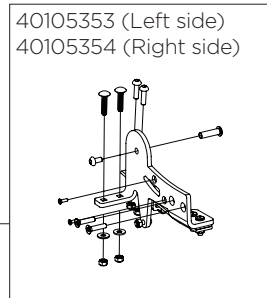

# Thule Sport 1

10201009, 10201011, 10201013, 10201014

**THULE**  
SWEDEN

40107000

40105368

40105328

40105324

40105355

40105325

40105353 (Left side)  
40105354 (Right side)

50191749

40192433 (Left side)  
40192436 (Right side)

40192442

50191755 (Left side)  
50191760 (Right side)