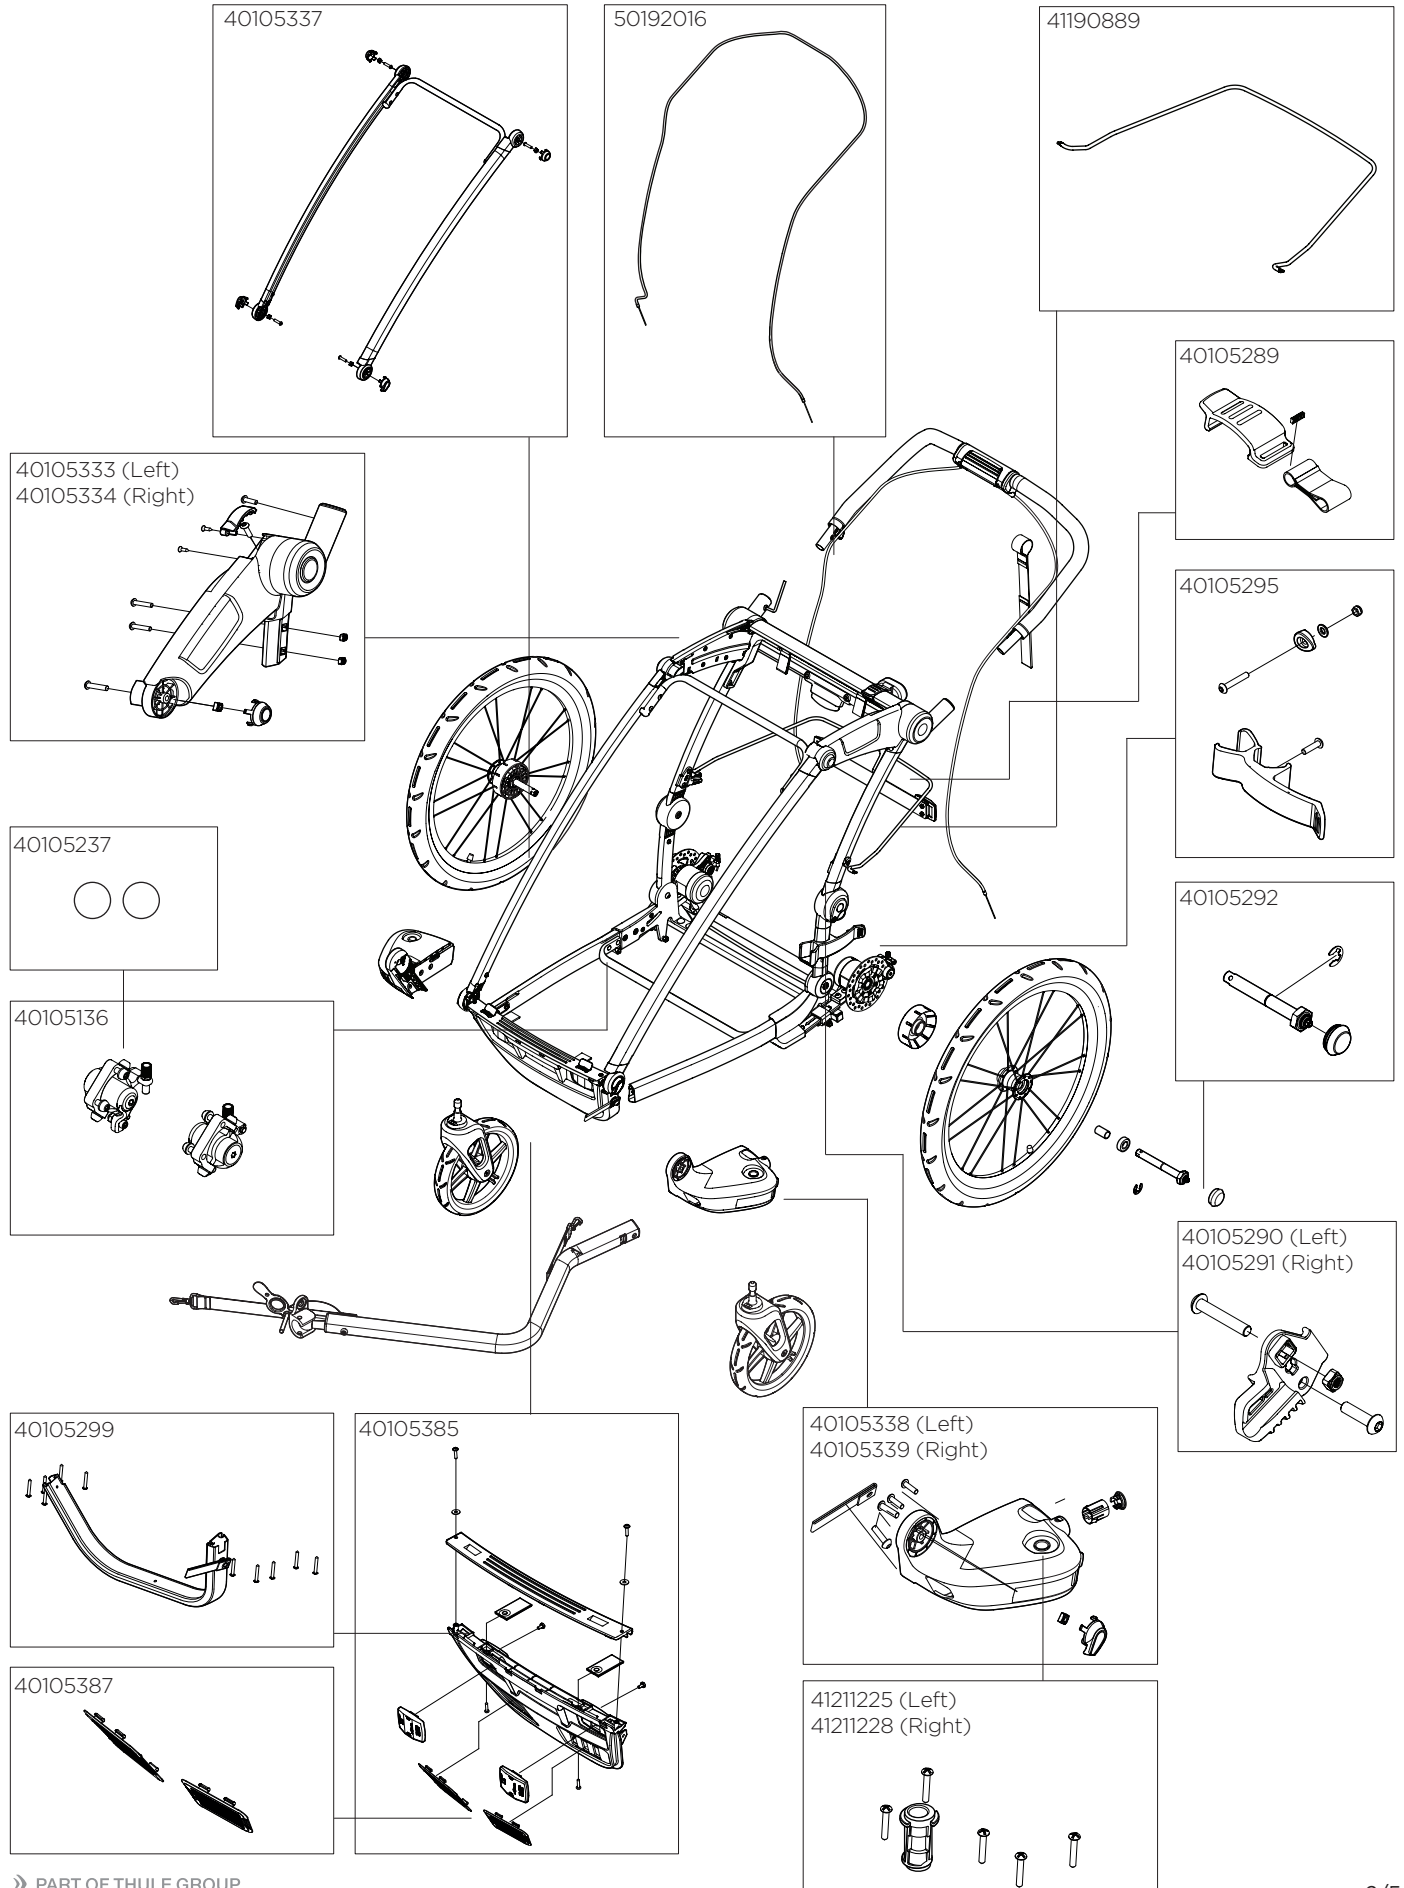

Thule Sport 1

10201009, 10201011, 10201013, 10201014

THULE
SWEDEN

» PART OF THULE GROUP