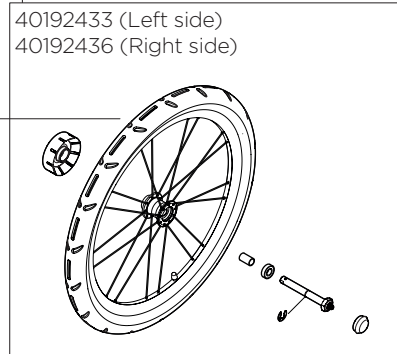

# Thule Sport 1

10201009, 10201011, 10201013, 10201014

**THULE**  
SWEDEN

40107000

40105368

40105328

40105324

40105355

40105325

40105353 (Left side)  
40105354 (Right side)

50191749

40192433 (Left side)  
40192436 (Right side)

40192442

50191755 (Left side)  
50191760 (Right side)