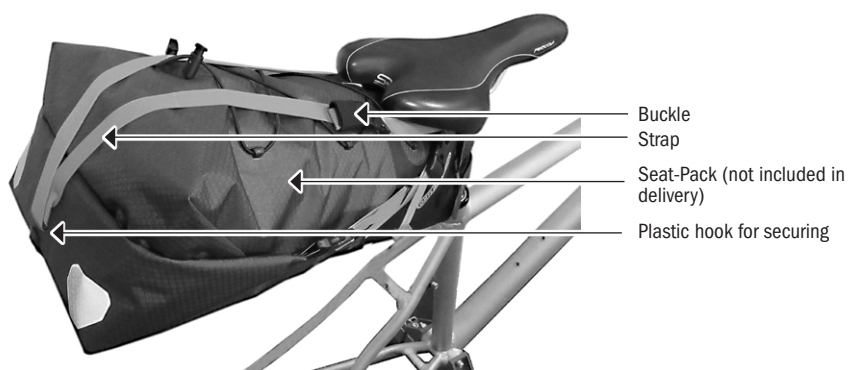

PRODUCT INFO

SUPPORT STRAP FOR SEAT-PACK

Strap set for fixing the Seat-Packs

SPECIFICATIONS:

- + Nylon strap with buckle and hook for supporting the Seat-Packs
- + Prevents lowering of pack with uneven weight distribution
- + Additional support for Seat-Pack straps when fully loaded
- + Excessive strap is fixed with Velcro
- + Can be used for Seat-Pack M and L

Contents: Support strap for Seat-Pack