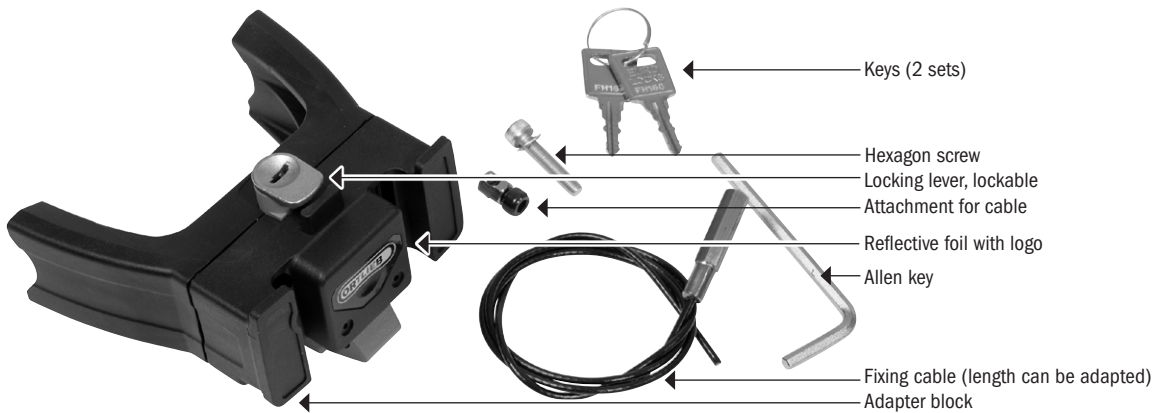

PRODUCT INFO

MOUNTING SET E-BIKE

E-Bike adapter for handlebar bags and baskets

weight g/oz

150/5.3

SPECIFICATIONS:

- + Lockable adapter for mounting ORTLIEB handlebar bags or baskets in combination with E-bike displays
- + Broad adapter allows mounting with known easy cable fixing
- + 2 sets of keys which can also be ordered if serial number is available
- + Mounting fits to all handlebars with diameter up to max. 31.8 mm
- + Compatible with the mounting set KLiCKfix by Rixen & Kaul
- + Compatible with the VRO extension by Syntace
- + Simple and fast mounting with only one cable
- + Handlebar bag can be locked to handlebar
- + A reflective foil on the front of adapter ensures more safety when cycling in the dark without the handlebar bag
- + Maximum load capacity 2,5 kg/ 6.6 lbs.

Contents: adapter block, lockable mounting with 2 sets of keys, cable with attachment hexagon key, mounting instructions

Note: Do not use with carbon handlebars!

Note: Keep key number in a safe place in case you need to reorder keys