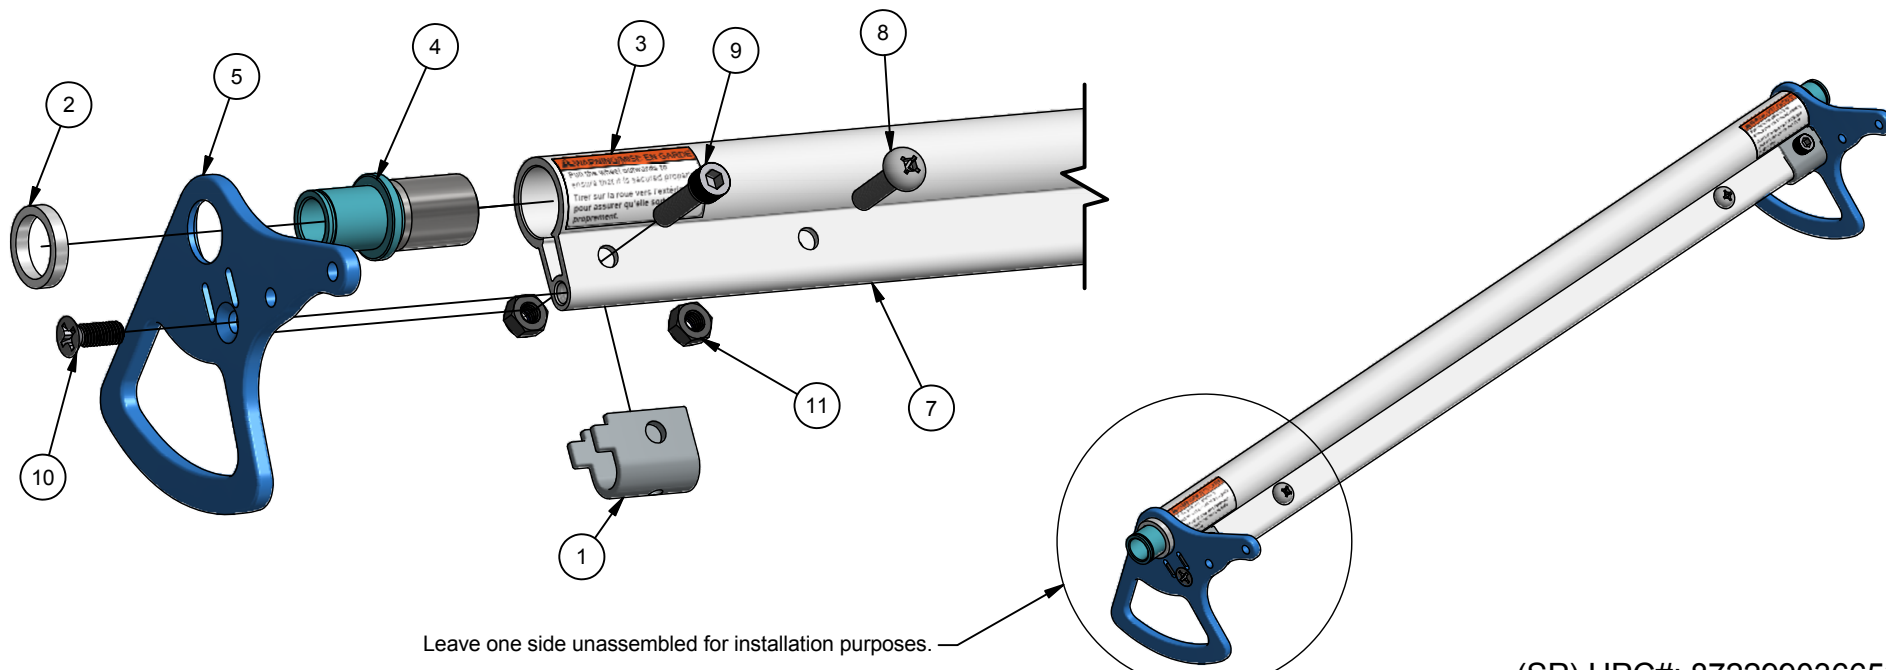

Parts List			
ITEM	QTY	ITEM #	DESCRIPTION
1	2	41191280	Anti-Rotation Bracket
2	2	50101506	Spacer - 17mmID, 22mmOD, 3.4mmT
3	2	50101637	Label - QR Hub Axle Warning '02
4	2	50102008	Steel Axle Adapter Disk Brake
5	1	50102009	Disk Guard - Caliper Mount (LH)
6	1	50102010	Disk Guard - Caliper Mount (RH)
7	1	50102013	Keyhole Axle CX1 Disk Brake
8	2	50190503	Bolt - M6x22 Phillips
9	2	50190513	Bolt - M6x22 - Allen drive
10	2	50190517	Screw - M6x16mm Flathead Phillips
11	4	50190709	Nut - M6 Jam Nut

PART NUMBER 40105134		SHEET 1 OF 1	
REV	ECO NUMBER	DATE	INITIAL
E-1	ENG	06/05/12	MCPH
A	2012-66	01/15/13	DD

B

B

A

A

(SP) UPC#: 872299036653

THIS PRINT IS THE CONFIDENTIAL AND PROPRIETARY PROPERTY OF THULE CHILD TRANSPORT SYSTEMS LTD. THE REPRODUCTION OF THIS PRINT, MANUFACTURE OF THE ITEM DESCRIBED HEREON, OR THE DISCLOSURE OF THE SAME IS FORBIDDEN WITHOUT THE EXPRESSED WRITTEN CONSENT OF THE OWNER

MATERIAL N/A
CONDITION N/A
FINISH N/A

UNLESS OTHERWISE SPECIFIED ALL DIMENSIONS ARE IN MILLIMETERS
 PERPENDICULAR SURFACES TO BE SQUARE WITHIN .03
 TOTAL RUNOUT WITHIN .08 ON COMMON DIAMETERS
 ALL DRILLED HOLES TO BE MAX 0.2 mm OVERSIZED
 REMOVE SHARP EDGES .15 MAX
 FILLETS R.15 MAX
 ANGLES ± 0°30'
 ALL MACHINED SURFACES
 64 MICRO INCHES

TOLERANCE: DECIMAL
 X = ± 1 mm
 .X = ± .5 mm
 .XX = ± .2 mm

DRAWN MCPH
DATE 11/06/12
DESCRIPTION Axle Assy Disk Brake (SP) CX1 13-X

PART NUMBER 40105134