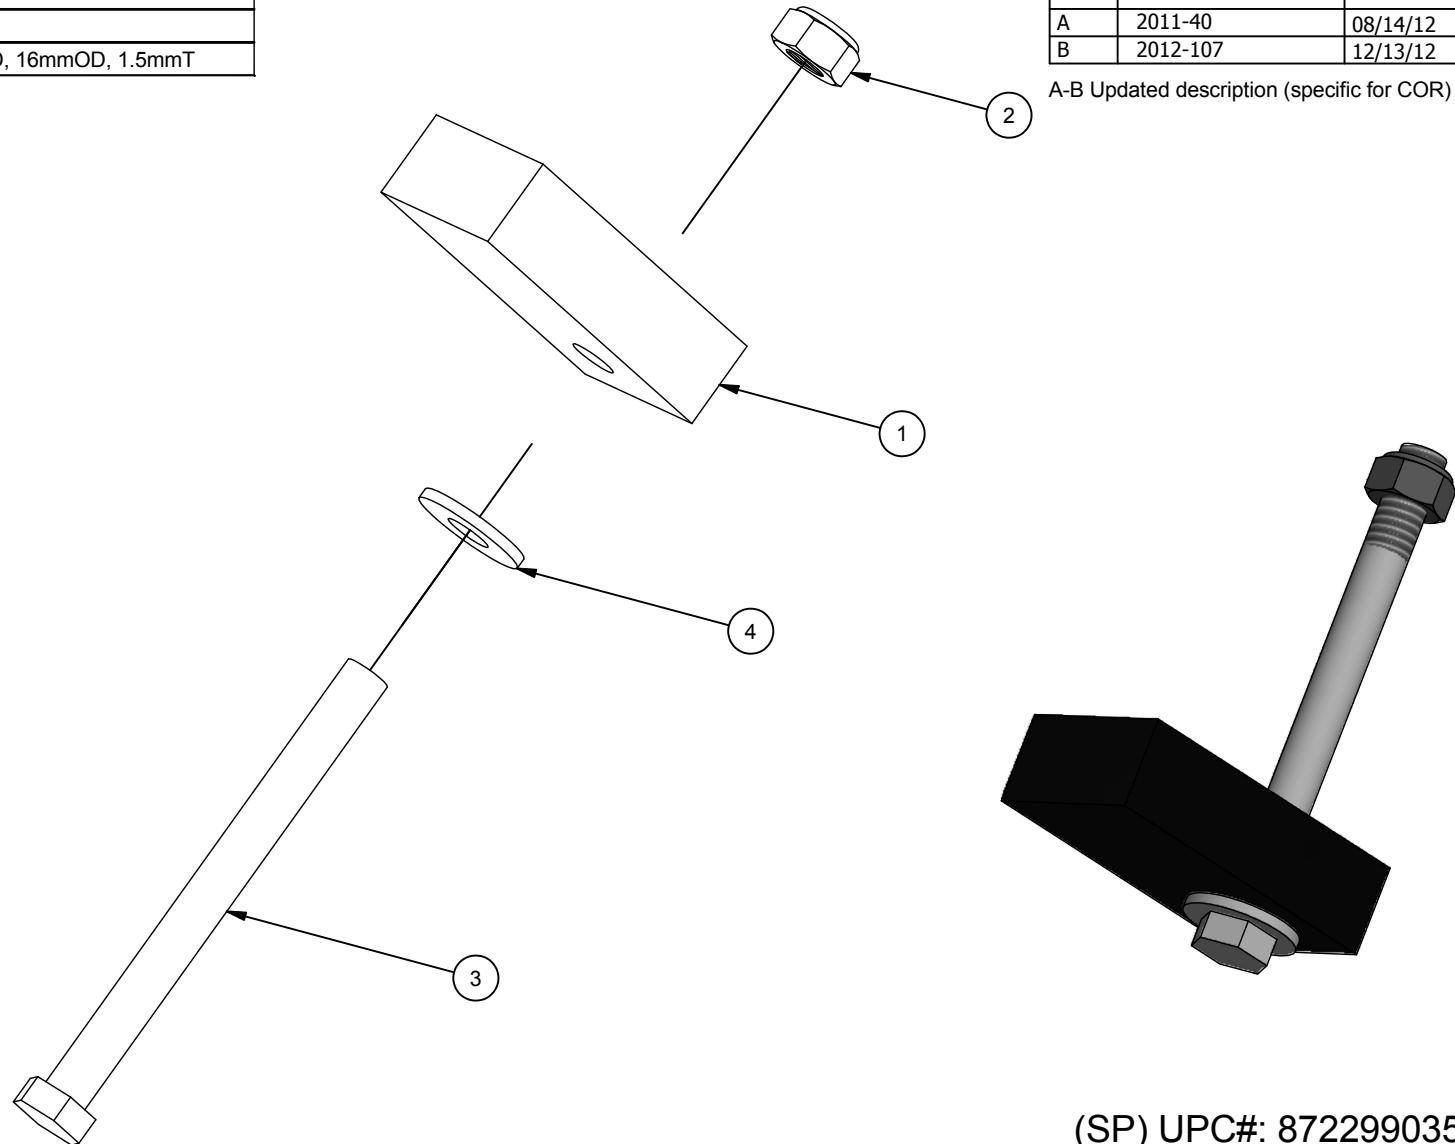

2

1

Parts List			
ITEM	QTY	ITEM #	DESCRIPTION
1	1	50103062	Suspension Stop Rubber
2	1	50190709	Nut - M6 Jam Nut
3	1	50100567	Bolt - M6x70
4	1	50190631	Washer - 6.5mmID, 16mmOD, 1.5mmT

PART NUMBER		SHEET	
40105073		1 OF 1	
REV	ECO NUMBER	DATE	INITIAL
A	2011-40	08/14/12	GF
B	2012-107	12/13/12	KM

A-B Updated description (specific for COR)

B

B

A

A

(SP) UPC#: 872299035519

THIS PRINT IS THE CONFIDENTIAL AND PROPRIETARY PROPERTY OF THULE CHILD TRANSPORT SYSTEMS LTD. THE REPRODUCTION OF THIS PRINT, MANUFACTURE OF THE ITEM DESCRIBED HEREON, OR THE DISCLOSURE OF THE SAME IS FORBIDDEN WITHOUT THE EXPRESSED WRITTEN CONSENT OF THE OWNER

MATERIAL
N/A

CONDITION
N/A

FINISH
N/A

UNLESS OTHERWISE SPECIFIED
ALL DIMENSIONS ARE IN MILLIMETERS

PERPENDICULAR SURFACES TO BE SQUARE WITHIN .03
TOTAL RUNOUT WITHIN .08 ON COMMON DIAMETERS
ALL DRILLED HOLES TO BE MAX 0.2 mm OVERSIZED

REMOVE SHARP EDGES .15 MAX
FILLETS R.15 MAX

ANGLES $\pm 0^{\circ}30'$
ALL MACHINED SURFACES
64 MICRO INCHES

TOLERANCE: DECIMAL

X = ± 1 mm

.X = $\pm .5$ mm

.XX = $\pm .2$ mm

DRAWN

GFAVERO

DATE

14/08/2012

DESCRIPTION

Suspension - Bump Stop COR - (SP)

PART NUMBER

40105073

2

1