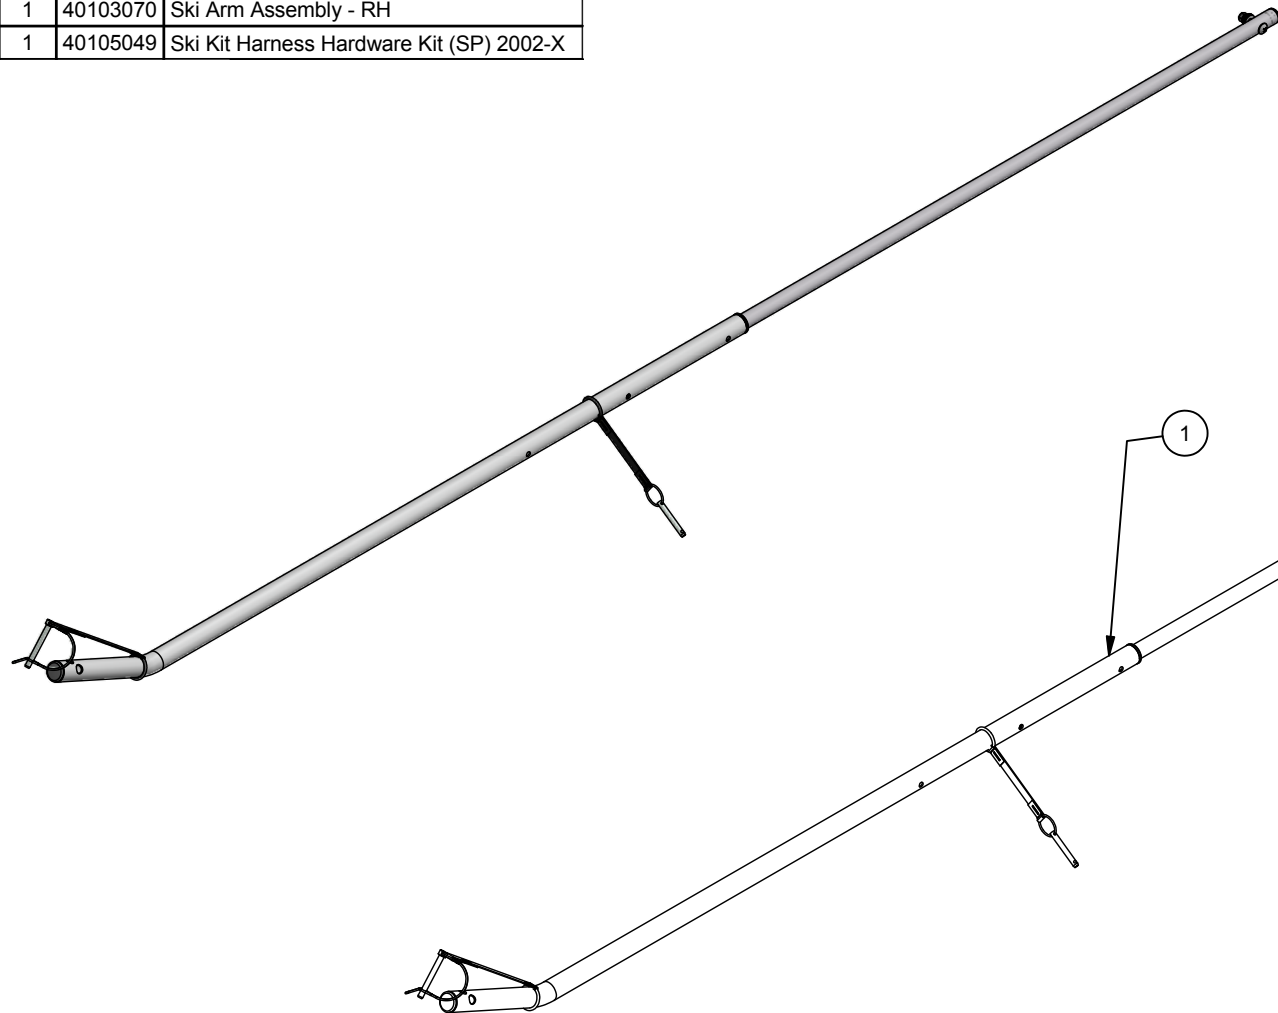

2

1

Parts List			
ITEM	QTY	PART #	DESCRIPTION
1	1	40103070	Ski Arm Assembly - RH
2	1	40105049	Ski Kit Harness Hardware Kit (SP) 2002-X

PART NUMBER 40105058		SHEET 1 OF 1	
REV	ECO NUMBER	DATE	INITIAL
A	2012-34	07/09/12	PS

B

B

A

A

(SP) UPC#: 872299035144

THIS PRINT IS THE CONFIDENTIAL AND PROPRIETARY PROPERTY OF THULE CHILD TRANSPORT SYSTEMS LTD. THE REPRODUCTION OF THIS PRINT, MANUFACTURE OF THE ITEM DESCRIBED HEREON, OR THE DISCLOSURE OF THE SAME IS FORBIDDEN WITHOUT THE EXPRESSED WRITTEN CONSENT OF THE OWNER

MATERIAL  
N/A

CONDITION  
N/A

FINISH  
N/A

UNLESS OTHERWISE SPECIFIED ALL DIMENSIONS ARE IN MILLIMETERS

PERPENDICULAR SURFACES TO BE SQUARE WITHIN .03  
TOTAL RUNOUT WITHIN .08 ON COMMON DIAMETERS  
ALL DRILLED HOLES TO BE MAX 0.2 mm OVERSIZED  
TOLERANCE: DECIMAL  
REMOVE SHARP EDGES .15 MAX  
FILLETS R.15 MAX  
ANGLES ±0°30'  
ALL MACHINED SURFACES  
64 MICRO INCHES  
X = ± 1 mm  
.X = ± .5 mm  
.XX = ± .2 mm

DRAWN  
PSINGH

DATE  
7/09/12

DESCRIPTION  
Ski Kit Replacement Arm - RH (SP) 2002-X

PART NUMBER  
40105058

2

1