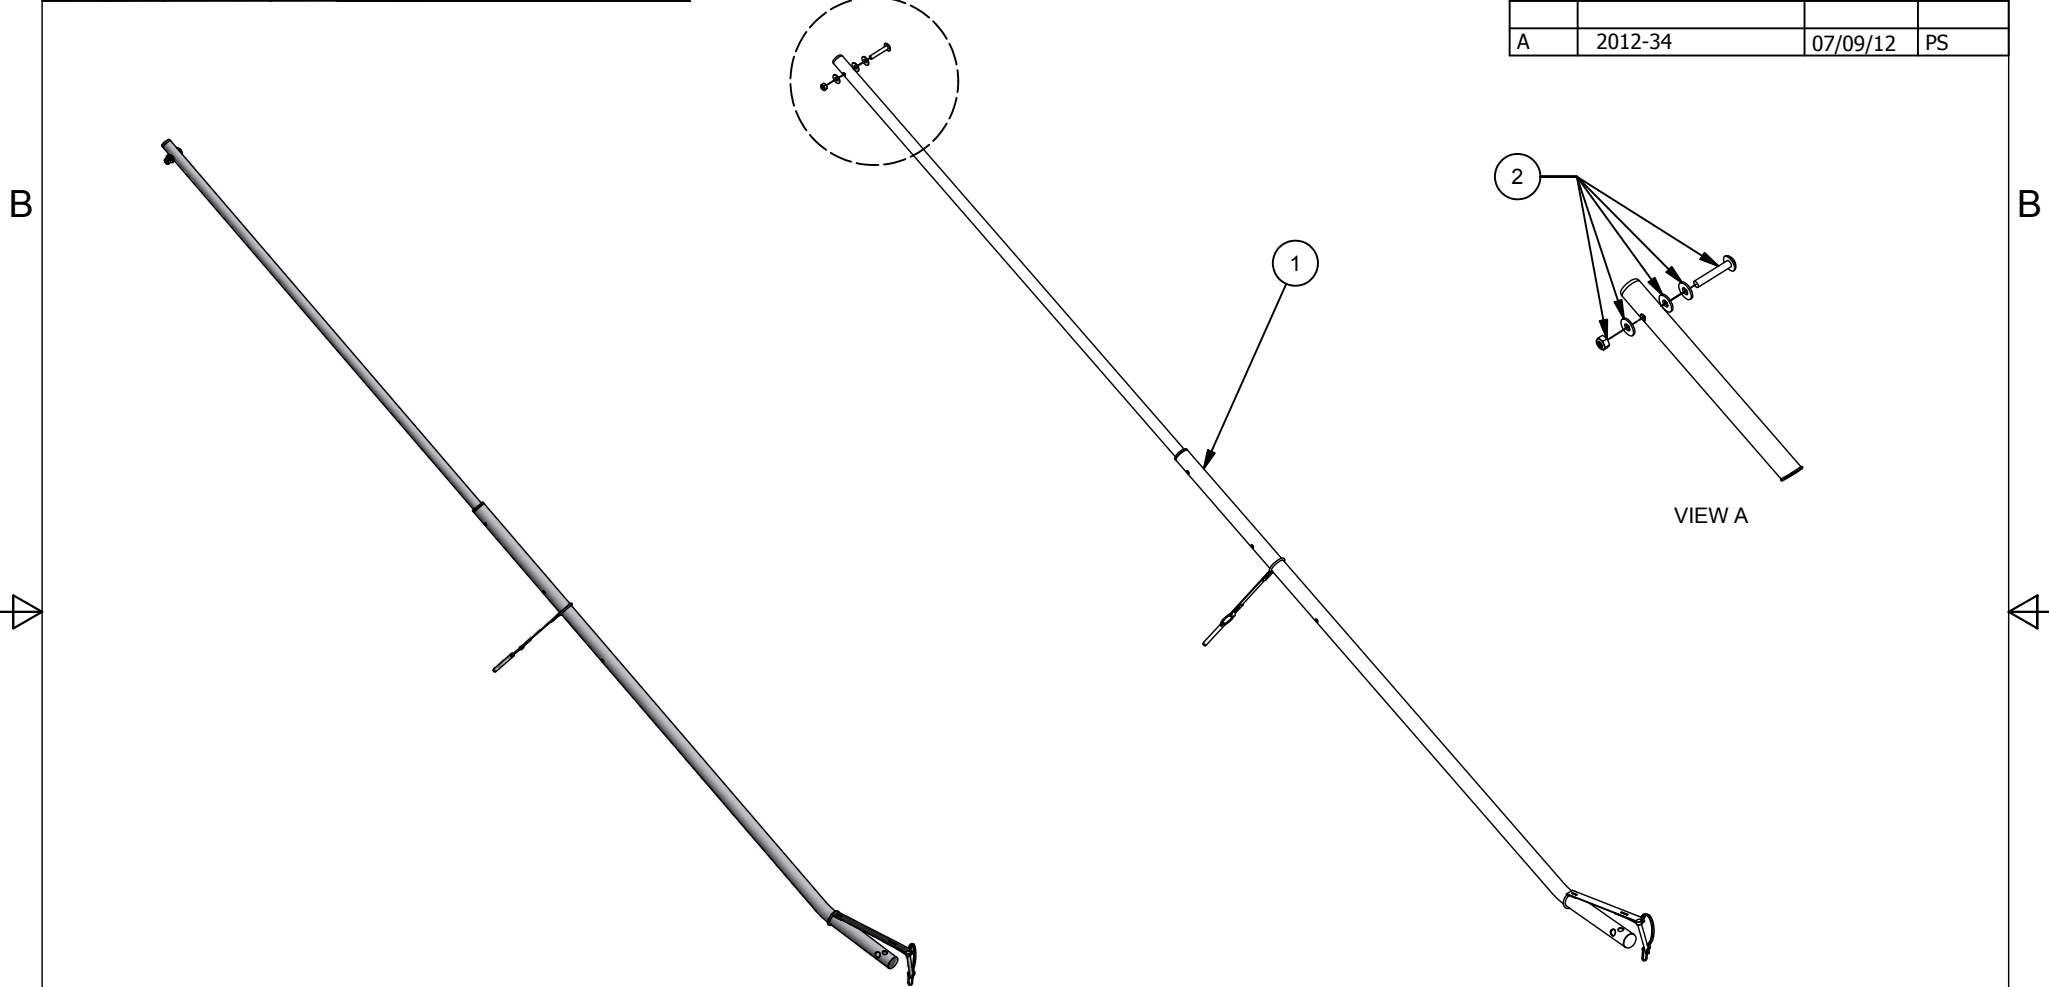

Parts List			
ITEM	QTY	PART #	DESCRIPTION
1	1	40103069	Ski Arm Assembly -LH
2	1	40105049	Ski Kit Harness Hardware Kit (SP) 2002-X

PART NUMBER 40105057		SHEET 1 OF 1	
REV	ECO NUMBER	DATE	INITIAL
A	2012-34	07/09/12	PS

MATERIAL N/A
CONDITION N/A
FINISH N/A

UNLESS OTHERWISE SPECIFIED ALL DIMENSIONS ARE IN MILLIMETERS
 PERPENDICULAR SURFACES TO BE SQUARE WITHIN .03
 TOTAL RUNOUT WITHIN .08 ON COMMON DIAMETERS
 ALL DRILLED HOLES TO BE MAX 0.2 mm OVERSIZED

REMOVE SHARP EDGES .15 MAX
 FILLETS R.15 MAX
 ANGLES ±0°30'
 ALL MACHINED SURFACES
 64 MICRO INCHES

TOLERANCE: DECIMAL
 X = ± 1 mm
 .X = ± .5 mm
 .XX = ± .2 mm

DRAWN PSINGH
DATE 7/09/12
DESCRIPTION Ski Kit Replacement Arm - LH (SP) 2002-X