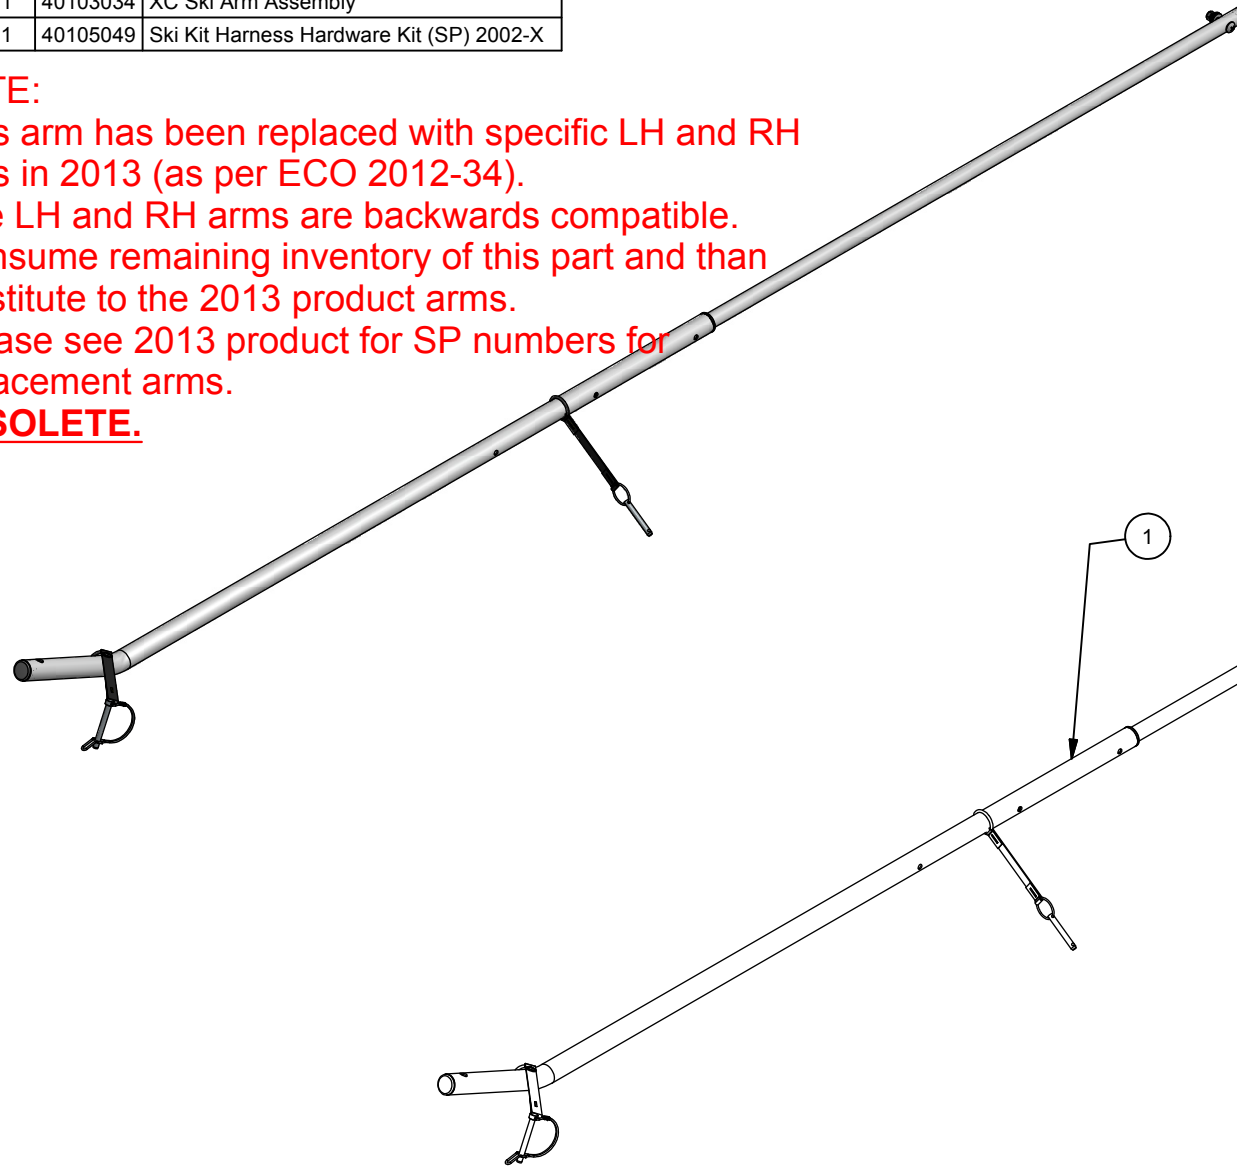

2

1

Parts List			
ITEM	QTY	PART #	DESCRIPTION
1	1	40103034	XC Ski Arm Assembly
2	1	40105049	Ski Kit Harness Hardware Kit (SP) 2002-X

PART NUMBER		SHEET	
40105051		1 OF 1	
REV	ECO NUMBER	DATE	INITIAL
A	2011-65	05/23/12	KM

NOTE:

-This arm has been replaced with specific LH and RH arms in 2013 (as per ECO 2012-34).

-The LH and RH arms are backwards compatible.

-Consume remaining inventory of this part and than substitute to the 2013 product arms.

-Please see 2013 product for SP numbers for replacement arms.

OBSOLETE.

(SP) UPC#: 872299034178

THIS PRINT IS THE CONFIDENTIAL AND PROPRIETARY PROPERTY OF THULE CHILD TRANSPORT SYSTEMS LTD. THE REPRODUCTION OF THIS PRINT, MANUFACTURE OF THE ITEM DESCRIBED HEREON, OR THE DISCLOSURE OF THE SAME IS FORBIDDEN WITHOUT THE EXPRESSED WRITTEN CONSENT OF THE OWNER

MATERIAL
N/A

CONDITION
N/A

FINISH
N/A

**UNLESS OTHERWISE SPECIFIED
ALL DIMENSIONS ARE IN MILLIMETERS**

PERPENDICULAR SURFACES TO BE SQUARE WITHIN .03
TOTAL RUNOUT WITHIN .08 ON COMMON DIAMETERS
ALL DRILLED HOLES TO BE MAX 0.2 mm OVERSIZED