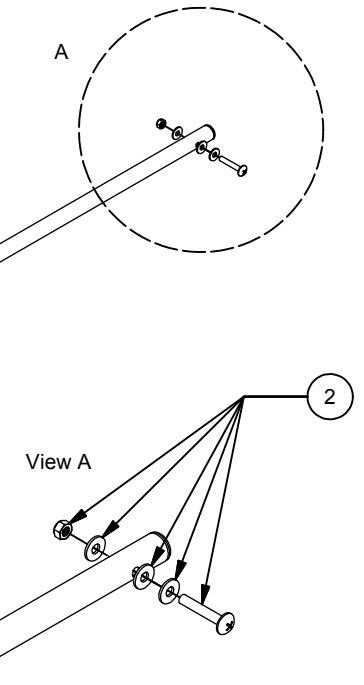

2

1

Parts List			
ITEM	QTY	PART #	DESCRIPTION
1	1	40103034	XC Ski Arm Assembly
2	1	40105049	Ski Kit Harness Hardware Kit (SP) 2002-X

PART NUMBER		SHEET	
40105051		1 OF 1	
REV	ECO NUMBER	DATE	INITIAL
A	2011-65	05/23/12	KM

NOTE:

-This arm has been replaced with specific LH and RH arms in 2013 (as per ECO 2012-34).

-The LH and RH arms are backwards compatible.

-Consume remaining inventory of this part and than substitute to the 2013 product arms.

-Please see 2013 product for SP numbers for replacement arms.

OBSOLETE.

(SP) UPC#: 872299034178

THIS PRINT IS THE CONFIDENTIAL AND PROPRIETARY PROPERTY OF THULE CHILD TRANSPORT SYSTEMS LTD. THE REPRODUCTION OF THIS PRINT, MANUFACTURE OF THE ITEM DESCRIBED HEREON, OR THE DISCLOSURE OF THE SAME IS FORBIDDEN WITHOUT THE EXPRESSED WRITTEN CONSENT OF THE OWNER

MATERIAL
N/A

CONDITION
N/A

FINISH
N/A

**UNLESS OTHERWISE SPECIFIED
ALL DIMENSIONS ARE IN MILLIMETERS**

PERPENDICULAR SURFACES TO BE SQUARE WITHIN .03
TOTAL RUNOUT WITHIN .08 ON COMMON DIAMETERS
ALL DRILLED HOLES TO BE MAX 0.2 mm OVERSIZED