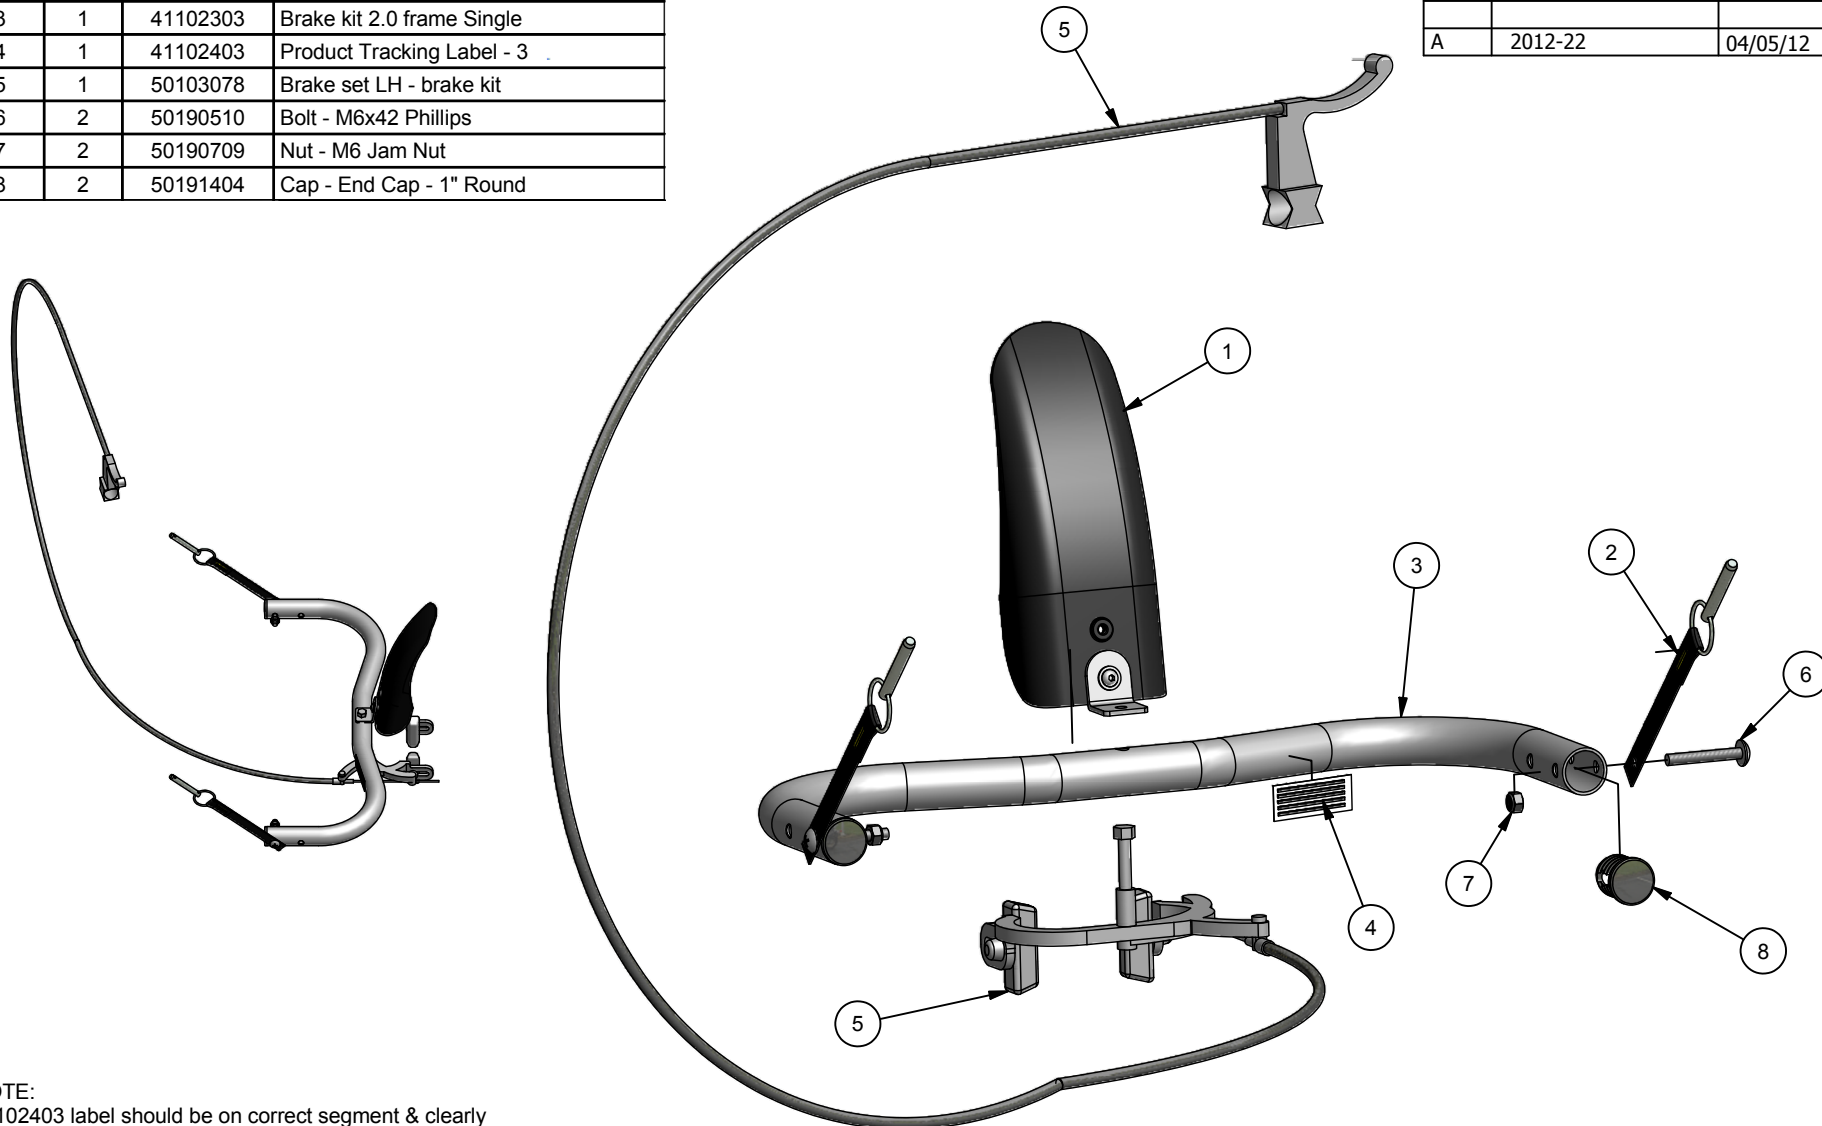

2

1

Parts List			
ITEM	QTY	ITEM #	DESCRIPTION
1	1	40105047	Brake Kit Mud Guard/Bracket Assy
2	2	40202004	Brake Kit 2.0 Securing Pin
3	1	41102303	Brake kit 2.0 frame Single
4	1	41102403	Product Tracking Label - 3
5	1	50103078	Brake set LH - brake kit
6	2	50190510	Bolt - M6x42 Phillips
7	2	50190709	Nut - M6 Jam Nut
8	2	50191404	Cap - End Cap - 1" Round

PART NUMBER		SHEET	
40102305		1 OF 1	
REV	ECO NUMBER	DATE	INITIAL
A	2012-22	04/05/12	KP

B

B

A

A

NOTE:  
41102403 label should be on correct segment & clearly legible. Label must not have wrinkles; smooth onto tube.

MATERIAL  
N/A

CONDITION  
N/A

FINISH  
N/A

UNLESS OTHERWISE SPECIFIED  
ALL DIMENSIONS ARE IN MILLIMETERS

PERPENDICULAR SURFACES TO BE SQUARE WITHIN .03  
TOTAL RUNOUT WITHIN .08 ON COMMON DIAMETERS  
ALL DRILLED HOLES TO BE MAX 0.2 mm OVERSIZED

REMOVE SHARP EDGES .15 MAX  
FILLETS R.15 MAX

ANGLES ±0°30'  
ALL MACHINED SURFACES  
64 MICRO INCHES

TOLERANCE: DECIMAL  
X = ± 1 mm

.X = ± .5 mm

.XX = ± .2 mm

DRAWN

Kaveh

DATE