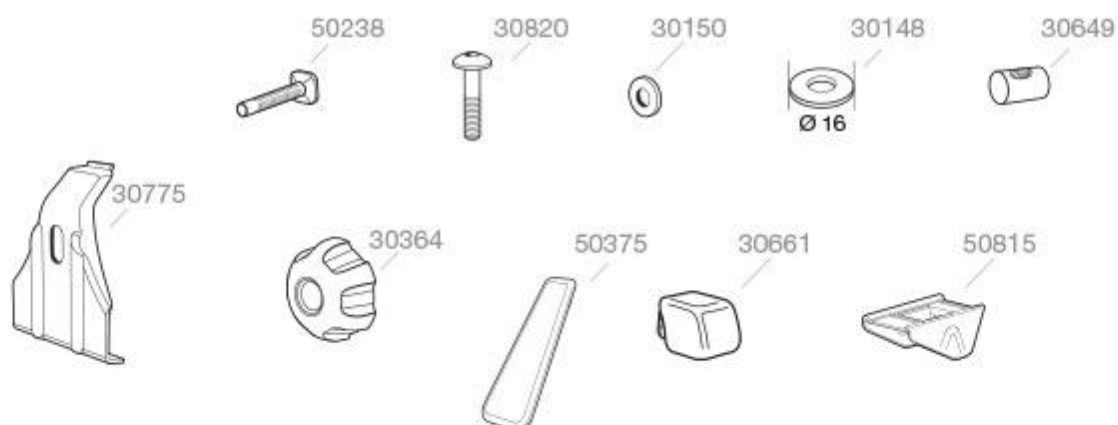

9511-9531

Gutter Foot

Spare part

9511, 9512, 9521, 9522

9531, 9532

The time-saving load system

03/2012

THULE
SWEDEN
PROFESSIONAL