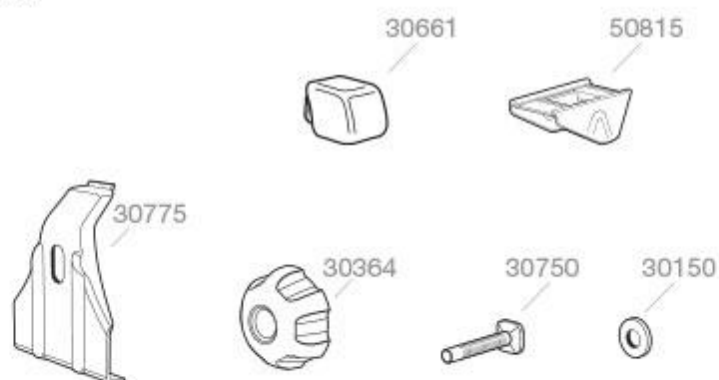

9511-9531

Gutter Foot

Spare part

9511, 9512, 9521, 9522

9531, 9532

The time-saving load system

03/2012

THULE
SWEDEN
PROFESSIONAL