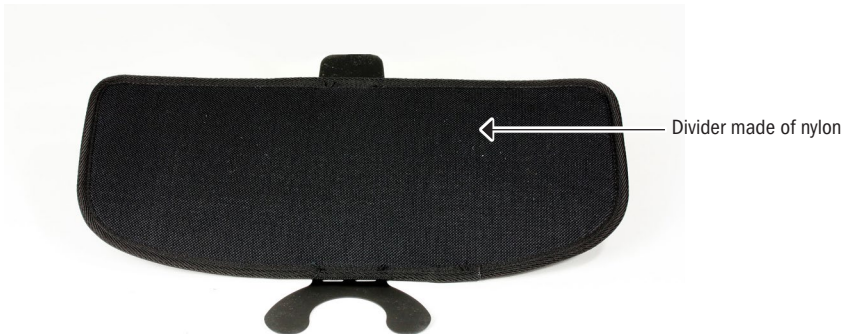

## INTERNAL DIVIDERS

for handlebar models Ultimate5-6

| Size | Weight g/oz |
|------|-------------|
| M    | 50/1.8      |
| L    | 60/2.1      |

## SPECIFICATIONS:

- + Flexible, lightweight internal dividers made of nylon for all Ultimate5-6 handlebar bags
- + Divides bag into 3 segments
- + Keeps things organized
- + Folds away flat

**Contents:** dividers

**Attention:** not waterproof

**Note:** The internal dividers are included in all Ultimate6 Plus models. For the Classic versions it is available as optional accessory.