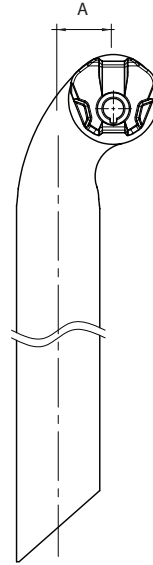

MTB SEATPOSTS

	Tharsis XC	Koryak	LT	Tharsis 9.8	FRS
Material	UD CARBON	AL7050	AL6061	AL7075	AL6061
Off-set (A)	0 / 20MM	0 / 20MM	0 / 20MM	10MM	0MM
Clamp construction	1 BOLT SIDE-CLAMP	1 BOLT SIDE-CLAMP	1 BOLT SIDE-CLAMP	1 BOLT SIDE-CLAMP	1 BOLT SIDE-CLAMP
Length	400MM	400MM	400MM	350MM	350MM
Diameter	27.2 / 30.9 / 31.6MM	27.2 / 30.9 / 31.6MM	27.2 / 30.9 / 31.6MM	27.2 / 30.9 / 31.6MM	27.2 / 31.6MM
Weight (from)	199GR.		265GR.	230GR.	270GR.
Colour	CARBON	BLACK	BLACK	BLACK	BLACK