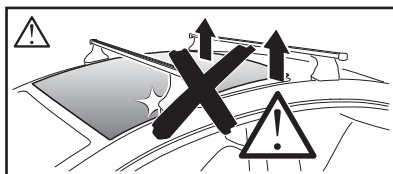

Thule XT Kit 3125

> Instructions

MERCEDES CLA-Class (C117), 4-dr Sedan, 13-

This kit is only for vehicles with fixpoint mounting.

ISO 11154-E

183125

C.20140122
509-3125-02

Bring your life
thule.com