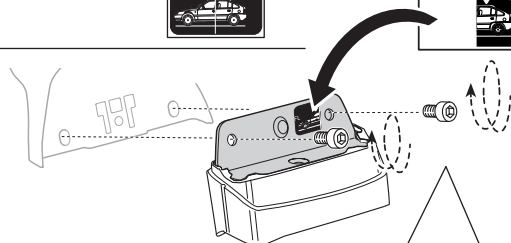

B **A** 16 mm x8

x1

EN Only a few turns

DE Nur wenige Umdrehungen

FR Quelques tours uniquement

NL Slechts enkele slagen

IT Solo qualche giro

ES Sólo algunas vueltas

PT Noções básicas

SV Endast några varv

DK Kun nogle få omgange

NE Bare noen få omdreinger

FI Vain muutama kierros

ET Ainult mõni pööre

LV Tikai daži apgriezieni

LT Tik keli pasukimai

PL Wystarczy kilka obrotów

RU Только несколько оборотов

UK Лише декілька обертів

BG Само няколко завъртания

CS Pouze několik otáček

SK Len niekoľko otáčok

SL Le nekaj obratov

HR/BiH Samo nekoliko okreta

RO Doar câteva rotiri

HU Csak néhány fordítás

EL Μόνο λίγες περιστροφές

TR Yalnızca birkaç tur

AR بعض دورات فقط

HE רק מספר סיבובים

ZH 仅几圈

JA 2～3回転のみ

KO 몇 번만 돌리면 됨

TH เพียงสองสามรอบ

3

01

x1

02

x1

05

x1

06

x1