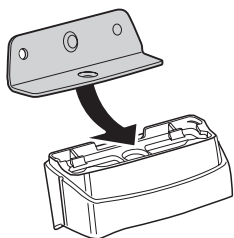

2 A

B **A** 16 mm x8

x1

EN Only a few turns

DE Nur wenige Umdrehungen

FR Quelques tours uniquement

NL Slechts enkele slagen

IT Solo qualche giro

ES Sólo algunas vueltas

PT Noções básicas

SV Endast några varv

DK Kun nogle få omgange

NE Bare noen få omdreinger

FI Vain muutama kierros

ET Ainult mõni pööre

LV Tikai daži apgriezieni

LT Tik keli pasukimai

PL Wystarczy kilka obrotów

RU Только несколько оборотов

UK Лише декілька обертів

BG Само няколко завъртания

CS Pouze několik otáček

SK Len niekoľko otáčok

SL Le nekaj obratov

HR/BiH Samo nekoliko okreta

RO Doar câteva rotiri

HU Csak néhány fordítás

EL Μόνο λίγες περιστροφές

TR Yalnızca birkaç tur

AR بعض دورات فقط

HE רק מספר סיבובים

ZH 仅几圈

JA 2～3回転のみ

KO 몇 번만 돌리면 됨

TH เพียงสองสามรอบ

3

01

x1

02

x1

05

x1

06

x1