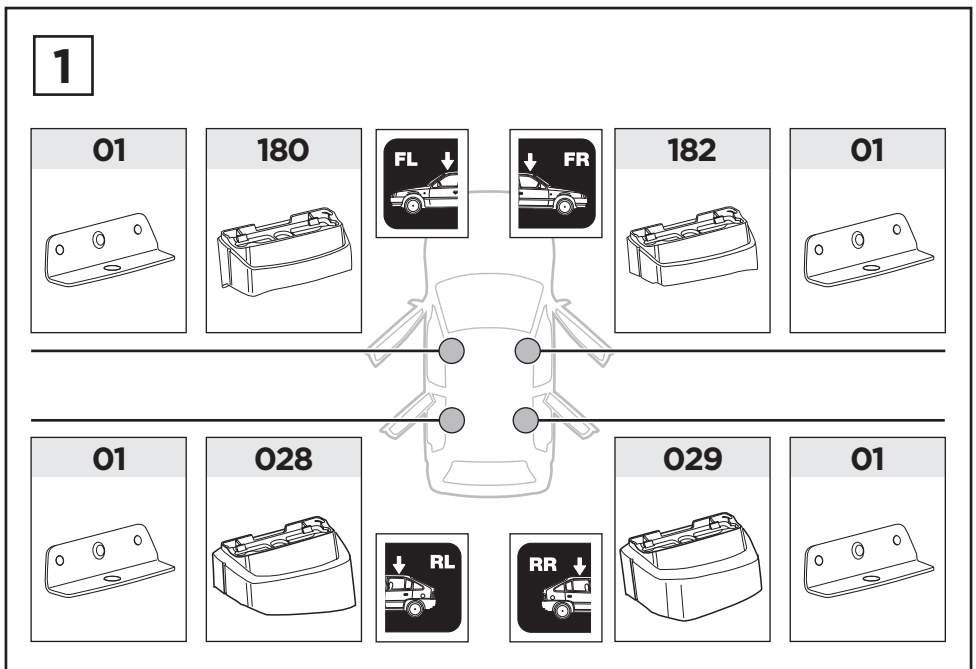

Thule XT Kit 3125

> Instructions

MERCEDES CLA-Class (C117), 4-dr Sedan, 13-

This kit is only for vehicles with fixpoint mounting.

ISO 11154-E

183125

C.20140122
509-3125-02

Bring your life
thule.com