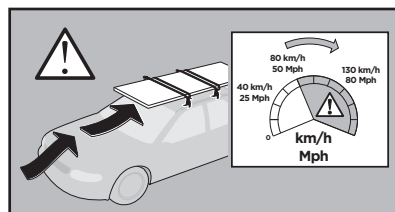

Thule XT Kit 3125

> Instructions

MERCEDES CLA-Class (C117), 4-dr Sedan, 13-

This kit is only for vehicles with fixpoint mounting.

ISO 11154-E

183125

C.20140122
509-3125-02

Bring your life
thule.com