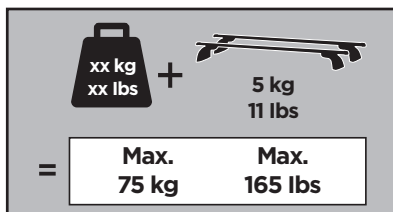

Thule XT Kit 3125

> Instructions

MERCEDES CLA-Class (C117), 4-dr Sedan, 13-

This kit is only for vehicles with fixpoint mounting.

ISO 11154-E

183125

C.20140122
509-3125-02

Bring your life
thule.com