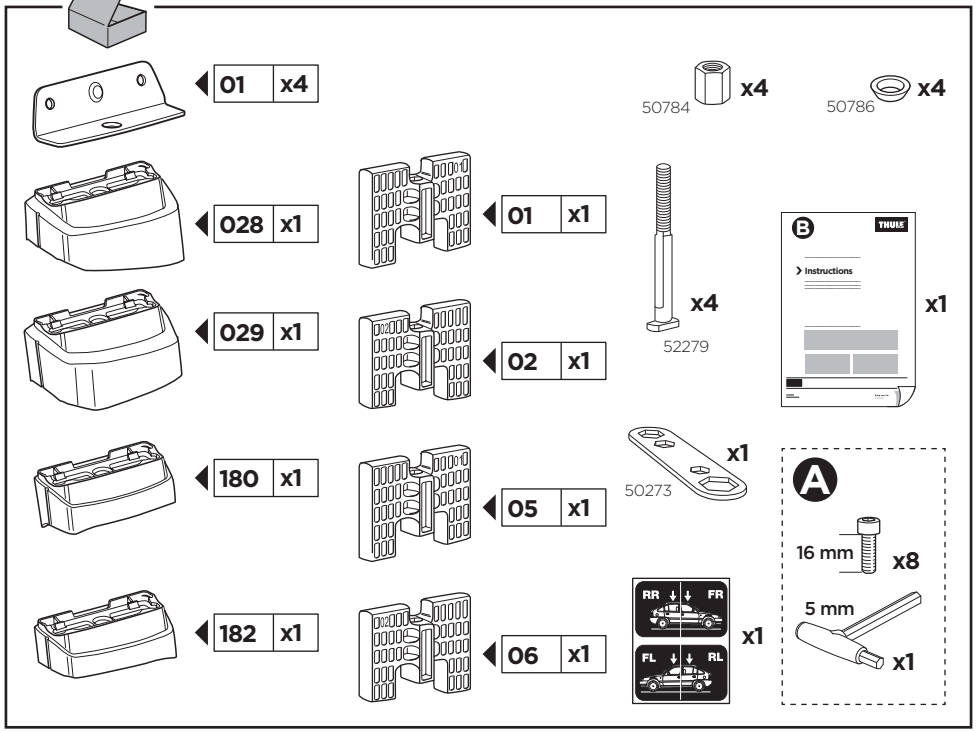

Thule XT Kit 3125

> Instructions

MERCEDES CLA-Class (C117), 4-dr Sedan, 13-

This kit is only for vehicles with fixpoint mounting.

ISO 11154-E

183125

C.20140122
509-3125-02

Bring your life
thule.com