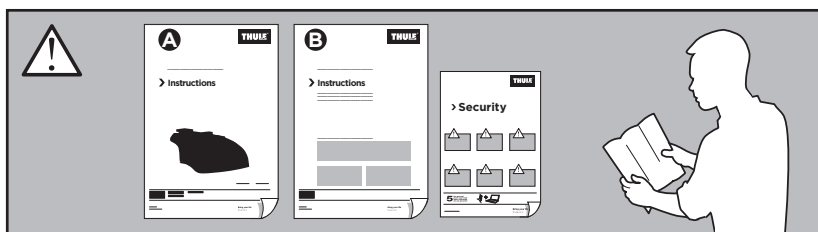

Thule XT Kit 3125

> Instructions

MERCEDES CLA-Class (C117), 4-dr Sedan, 13-

This kit is only for vehicles with fixpoint mounting.

ISO 11154-E

183125

C.20140122
509-3125-02

Bring your life
thule.com