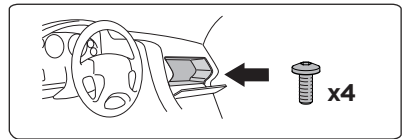

 6 mm x1

A

A

B

Thule Sweden AB, Box 69, 330 33 Hillerstorp, SWEDEN  
Thule Inc., 42 Silvermine Road, Seymour, Connecticut 06483, USA

› PART OF THULE GROUP

[info@thule.com](mailto:info@thule.com)

Phone: 800-238-2388