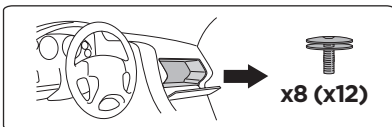

 6 mm x1

A

A

B

Thule Sweden AB, Box 69, 330 33 Hillerstorp, SWEDEN  
Thule Inc., 42 Silvermine Road, Seymour, Connecticut 06483, USA

› PART OF THULE GROUP

[info@thule.com](mailto:info@thule.com)

Phone: 800-238-2388