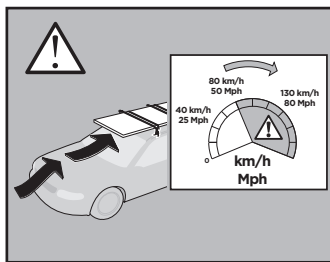

# > Instructions

**FORD Transit Custom, 4-dr Van, 13-**  
**FORD Tourneo Custom, 5-dr Bus, 14-**

This kit is only for vehicles with fixpoint mounting.

				<b>Max. 100 kg</b> <b>Max. 220 lbs</b>
+		5 kg 11 lbs	=	
				<b>Max. 150 kg</b> <b>Max. 330 lbs</b>
+		9 kg 20 lbs	=	