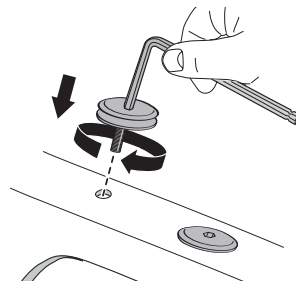

 6 mm x1

A

A

B

Thule Sweden AB, Box 69, 330 33 Hillerstorp, SWEDEN  
Thule Inc., 42 Silvermine Road, Seymour, Connecticut 06483, USA

› PART OF THULE GROUP

[info@thule.com](mailto:info@thule.com)

Phone: 800-238-2388