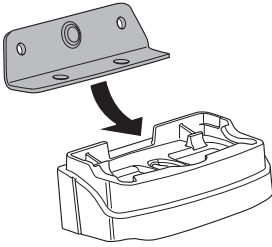

2

A

B

A

16 mm x8/x12

1. **EN** Only a few turns
   DE Nur wenige Umdrehungen
   FR Quelques tours uniquement
   NL Slechts enkele slagen
   IT Solo qualche giro
   ES Sólo algunas vueltas
   PT Noções básicas
   SV Endast några varv
   DK Kun nogle få omgange
   NE Bare noen få omdreininger
   FI Vain muutama kierros
   ET Ainult mõni pööre
   LV Tikai dažī apgriezieni
   LT Tik keli pasukimai
   PL Wystarczy kilka obrotów
   RU Только несколько оборотов

1. **UK** Лише декілька обертів
   BG Само няколко завъртания
   CS Pouze několik otáček
   SK Len niekoľko otáčok
   SL Le nekaj obratov
   HR/BIH Samo nekoliko okreta
   RO Doar câteva rotiri
   HU Csak néhány fordítás
   EL Μόνο λίγες περιστροφές
   TR Yalnızca birkaç tur

بعض دورات فقط **AR**
רק מספר סיבובים **HE**

1. **ZH** 仅几圈
   JA 2～3回転のみ
   KO 몇 번만 돌리면 됨
   TH เพียงสองสามรอบ

3

x1