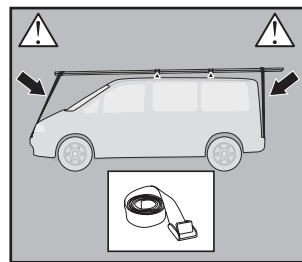

# > Instructions

**FORD Transit Custom, 4-dr Van, 13-**  
**FORD Tourneo Custom, 5-dr Bus, 14-**

This kit is only for vehicles with fixpoint mounting.

				<b>Max. 100 kg</b> <b>Max. 220 lbs</b>
+		5 kg 11 lbs	=	
				<b>Max. 150 kg</b> <b>Max. 330 lbs</b>
+		9 kg 20 lbs	=	