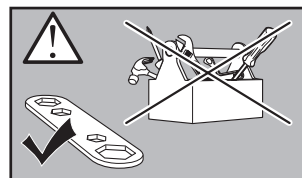

# > Instructions

**FORD Transit Custom, 4-dr Van, 13-**  
**FORD Tourneo Custom, 5-dr Bus, 14-**

This kit is only for vehicles with fixpoint mounting.

				<b>Max. 100 kg</b> <b>Max. 220 lbs</b>
+		5 kg 11 lbs	=	
				<b>Max. 150 kg</b> <b>Max. 330 lbs</b>
+		9 kg 20 lbs	=	