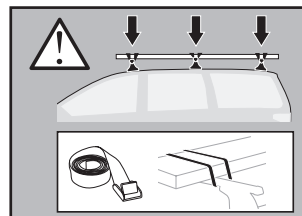

# > Instructions

**FORD Transit Custom, 4-dr Van, 13-**  
**FORD Tourneo Custom, 5-dr Bus, 14-**

This kit is only for vehicles with fixpoint mounting.

				<b>Max. 100 kg</b> <b>Max. 220 lbs</b>
+		5 kg 11 lbs	=	
				<b>Max. 150 kg</b> <b>Max. 330 lbs</b>
+		9 kg 20 lbs	=	