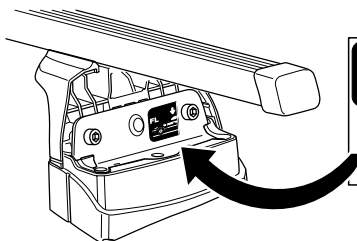

i

GB Only a few turns
D Nur wenige Umdrehungen
F Quelques tours uniquement
NL Slechts enkele slagen
I Solo qualche giro
E Sólo algunas vueltas
PT Noções básicas
S Endast några varv
FIN Vain muutama kierros

EST Ainult mõni pööre
LAT Tikai dažī apgriezieni
LIT Tik keli pasukimai
PL Wystarczy kilka obrotów
RU Достаточно нескольких оборотов
CZ Pouze několik otáček
SK Len niekoľko otáčok
SLO Le nekaj obratov

HR Samo nekoliko okreta
HU Csak néhány fordítás
GR Μόνο μερικές στροφές
TR Yalnız birkaç kez çevirm
中文 只有几个转向
한국어 두 세 번만
日本語 数回転のみ
ไทย หมุนเพียงไม่กี่รอบ