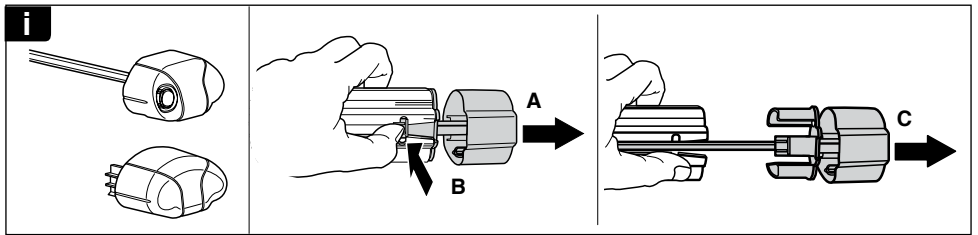

WW ▶ Thule Sweden AB, Box 69, 330 33 Hillerstorp, SWEDEN

NA ▶ Thule Inc., 42 Silvermine Road, Seymour, Connecticut 06483, USA

info@thule.com

customer.service@thule.com

www.thule.com

506-3119-01