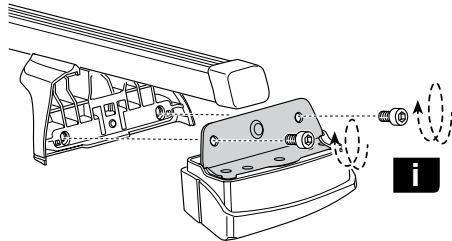

2

◀ **04** x 4

◀ **96** x 2

◀ **97** x 2

x 1