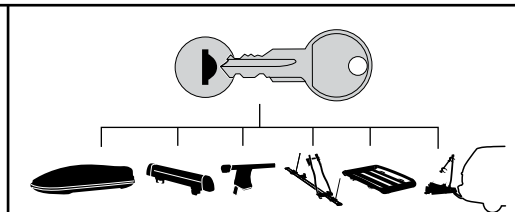

WW ▶ Thule Sweden AB, Box 69, 330 33 Hillerstorp, SWEDEN

NA ▶ Thule Inc., 42 Silvermine Road, Seymour, Connecticut 06483, USA

info@thule.com

customer.service@thule.com

www.thule.com

506-3119-01