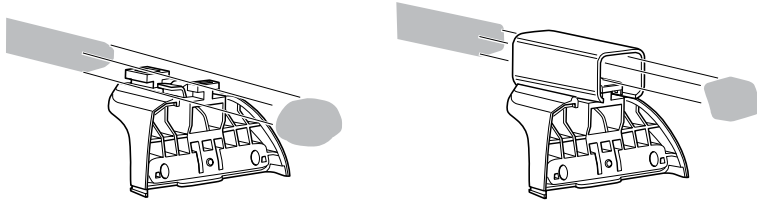

# Kit 3119

**HYUNDAI i30**, 5-dr Hatchback, 12- (without glassroof)

**KIA Ceed**, 5-dr Hatchback, 12- (without glassroof)

This kit is only for vehicles with fixpoint mounting.

460R  
753

460

- ◀ 04 x 4
- ◀ 96 x 2
- ◀ 97 x 2
- x 1
- 52292 35 mm x 4
- 50784 x 4
- 31310 x 4
- 50870 x 4
- 51294 x 1 3 mm
- 50273 x 1

753

460R

460

1

**2**

◀ **04** x 4

◀ **96** x 2

◀ **97** x 2