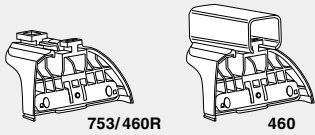

# Kit 3119

**HYUNDAI i30**, 5-dr Hatchback, 12- (without glassroof)

**KIA Ceed**, 5-dr Hatchback, 12- (without glassroof)

This kit is only for vehicles with fixpoint mounting.

460R  
753

460

- ◀ 04 x 4
- ◀ 96 x 2
- ◀ 97 x 2
- x 1
- 52292 35 mm x 4
- 50784 x 4
- 31310 x 4
- 50870 x 4
- 51294 x 1 3 mm
- 50273 x 1

753

460R

460

1

**2**

◀ **04** x 4

◀ **96** x 2

◀ **97** x 2