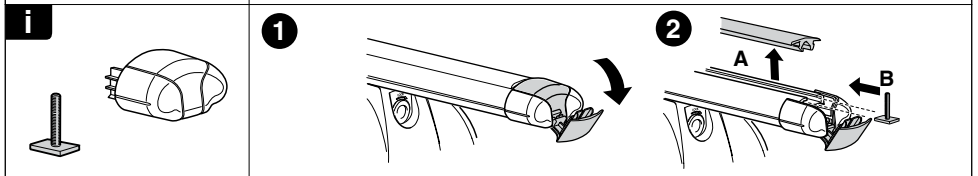

WW ▶ Thule Sweden AB, Box 69, 330 33 Hillerstorp, SWEDEN

NA ▶ Thule Inc., 42 Silvermine Road, Seymour, Connecticut 06483, USA

info@thule.com

customer.service@thule.com

www.thule.com

506-3119-01