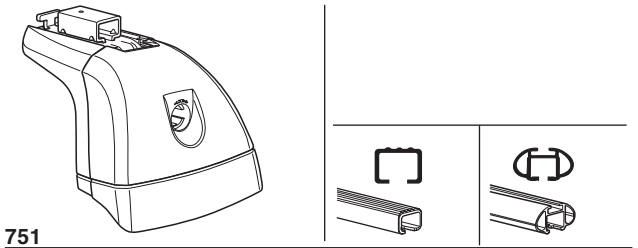

Kit 3091

RENAULT Clio, 3-dr Hatchback, 05-12

RENAULT Clio, 5-dr Hatchback, 05-12

RENAULT Grand Modus, 5-dr MPV, 08–

RENAULT Modus, 5-dr MPV, 04–

This Kit is only for vehicles with fixpoint mounting.

xx kg
xx lbs