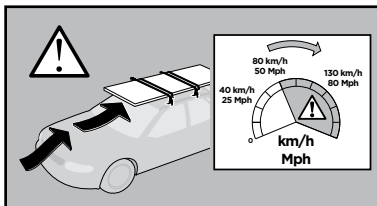

MERCEDES Vito, 4-dr Van, 96-03, 04-14

TROLLER T4, 5-dr SUV, 15-

This Kit is only for vehicles with T-profile.

ISO 11154-E

183084

C.20150212
509-3084-03

Bring your life
thule.com

◀ 04 x4