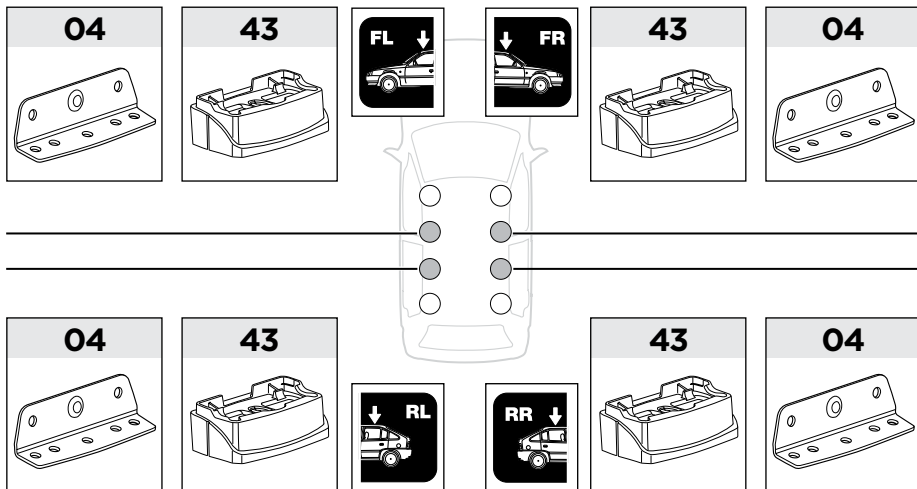

1

753
FootPack

A