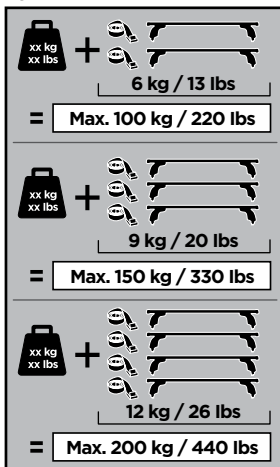

MERCEDES Vito, 4-dr Van, 96-03, 04-14

TROLLER T4, 5-dr SUV, 15-

This Kit is only for vehicles with T-profile.

ISO 11154-E

183084

C.20150212
509-3084-03

Bring your life
thule.com

◀ 04 x4