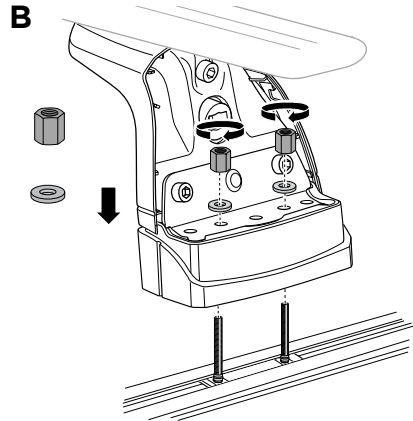

2

ONLY FOR MERCEDES!