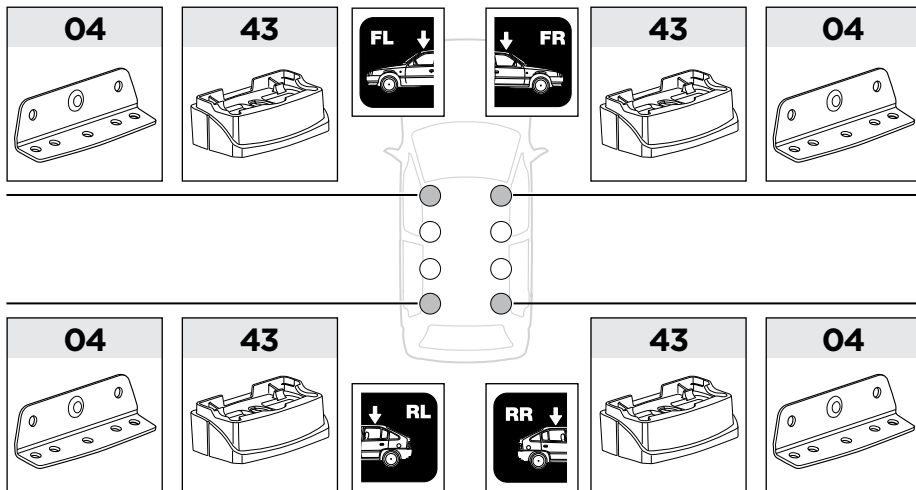

1

751
FootPack

ONLY FOR MERCEDES!

A