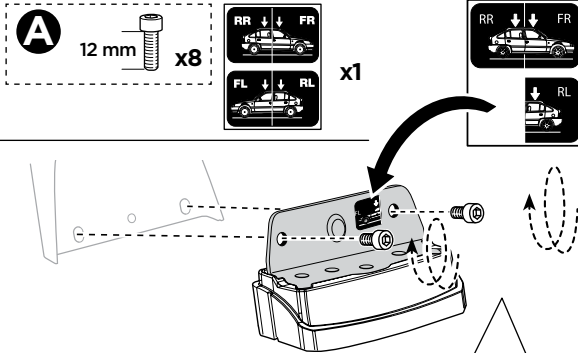

1

751
FootPack

ONLY FOR MERCEDES!

A

B

EN Only a few turns
DE Nur wenige Umdrehungen
FR Quelques tours uniquement
NL Slechts enkele slagen
IT Solo qualche giro
ES Sólo algunas vueltas
PT Noções básicas
SV Endast några varv
DK Kun nogle få omgange
NE Bare noen få omdreinger
FI Vain muutama kierros

ET Ainult mõni pööre
LV Tikai daži apgriezieni
LT Tik keli pasukimai
PL Wystarczy kilka obrotów
RU Только несколько оборотов
BG Лише декілька обертів
UK Само няколко завъртания
CS Pouze několik otáček
SK Len niekoľko otáčok
SL Le nekaj obratov
HR/BIH Samo nekoliko okreta

RO Doar câteva rotiri
HU Csak néhány fordítás
EL Μόνο λίγες περιστροφές
TR Yalnızca birkaç tur

AR بعض دورات فقط
HE רק מספר סובובים
ZH 仅几圈
JA 2～3回転のみ
KO 몇 번만 돌리면 됨
TH เพียงสองสามรอบ