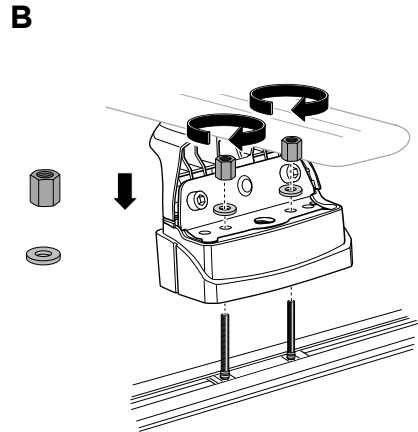

2

753 FootPack