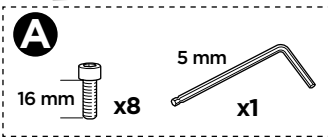

753
FootPack