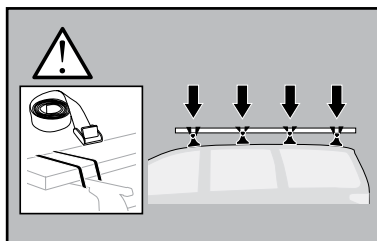

Thule XT Kit 3084

> Instructions

CHRYSLER PT Cruiser, 5-dr Estate, 01-08

CITROËN Xantia, 5-dr Estate, 96-01

CITROËN Xsara, 5-dr Estate, 96-06

MERCEDES Viano, 4-dr Bus, 96-03, 04-14

MERCEDES Viano Marco Polo, 4-dr Bus, 96-03, 04-14

MERCEDES Vito, 4-dr Van, 96-03, 04-14

TROLLER T4, 5-dr SUV, 15-

This Kit is only for vehicles with T-profile.