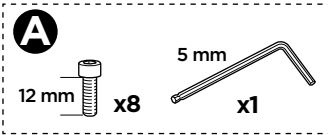

◀ 43 x4

751
FootPack