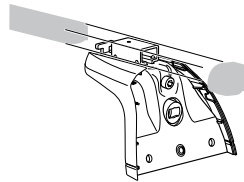

1

751

x4

x4

x4

x4

x2

x2

x4

x4

x1

5 mm