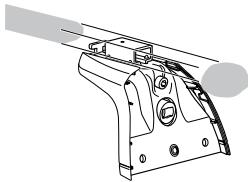

1

751

x4

x4

x4

x4

x2

x2

x4

x4

x1

5 mm