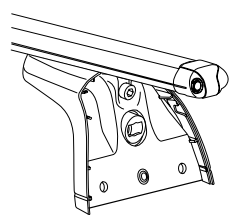

# Kit 3076

**FIAT Doblo**, 3-dr Van, 00-03, 04-05, 06–

**FIAT Doblo**, 4-dr Van, 00-03, 04-05, 06–

**FIAT Doblo**, 5-dr Van, 00-03, 04-05, 06–

**FIAT Doblo Maxi**, 4-dr Van, 08–

This Kit is only for vehicles with fixpoint mounting.

**Kit**

1

751

x4

x4

x4

x4

x2

x2

x4

x4

x1

5 mm

2

01 x2

57 x2