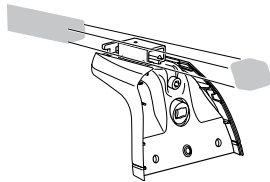

1

751

x4

x4

x4

x4

x2

x2

x4

x4

x1

5 mm