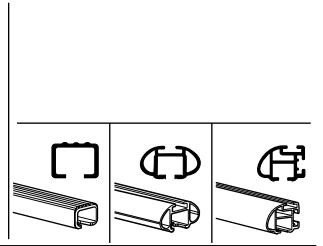

Kit 3076

FIAT Doblo, 3-dr Van, 00-03, 04-05, 06–

FIAT Doblo, 4-dr Van, 00-03, 04-05, 06–

FIAT Doblo, 5-dr Van, 00-03, 04-05, 06–

FIAT Doblo Maxi, 4-dr Van, 08–

This Kit is only for vehicles with fixpoint mounting.

751