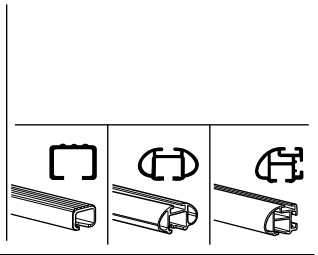

Kit 3054

CITROËN Jumper, 4-dr Van, 95-01, 02-06

FIAT Ducato, 4-dr Van, 95-01, 02-06

IVECO Daily, 4-dr Van, 99–

PEUGEOT Boxer, 4-dr Van, 95-01, 02-06

This Kit is only for vehicles with fixpoint mounting.

460R
753

460