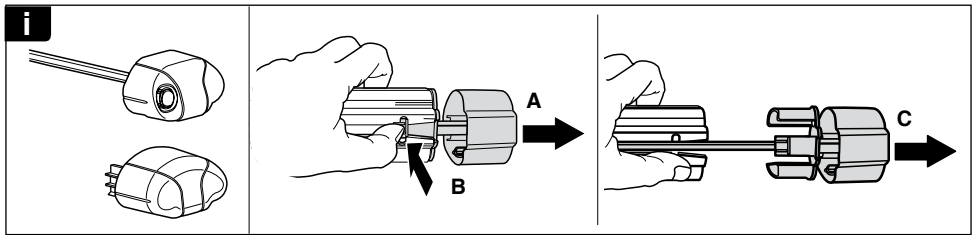

WW ▶ Thule Sweden AB, Box 69, 330 33 Hillerstorp, SWEDEN

NA ▶ Thule Inc., 42 Silvermine Road, Seymour, Connecticut 06483, USA

@ info@thule.com
customer.service@thule.com

www.thule.com