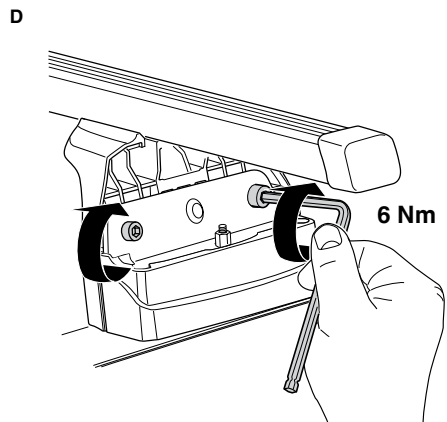

3

x4

x4

x4

x1

x1