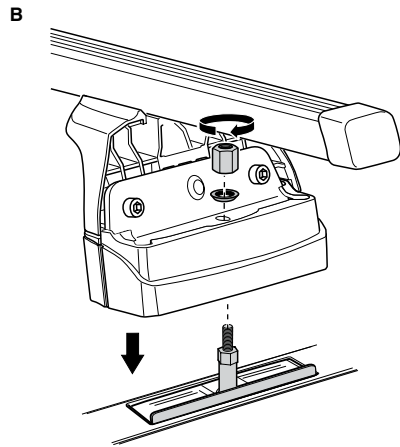

3

x4

x4

x4

x1

x1