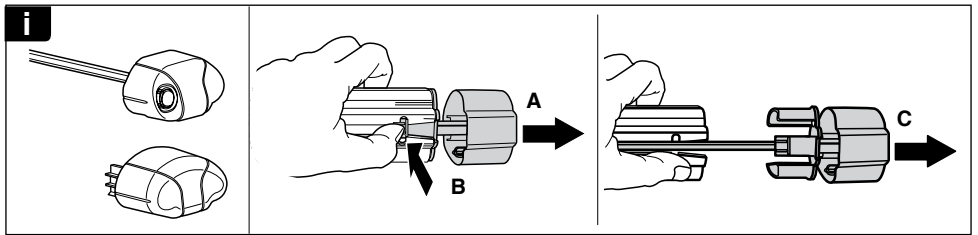

WW ▶ Thule Sweden AB, Box 69, 330 33 Hillerstorp, SWEDEN

NA ▶ Thule Inc., 42 Silvermine Road, Seymour, Connecticut 06483, USA

@ info@thule.com
customer.service@thule.com

www.thule.com