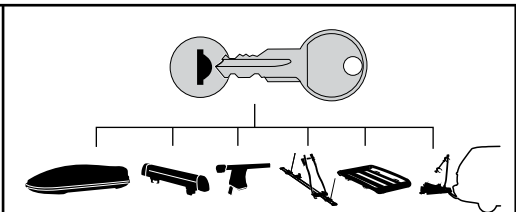

WW ▶ Thule Sweden AB, Box 69, 330 33 Hillerstorp, SWEDEN

NA ▶ Thule Inc., 42 Silvermine Road, Seymour, Connecticut 06483, USA

@ info@thule.com
customer.service@thule.com

www.thule.com