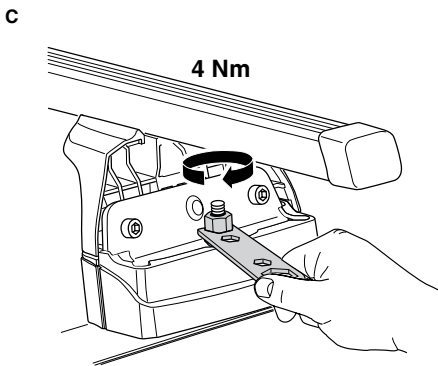

3

x4

x4

x4

x1

x1