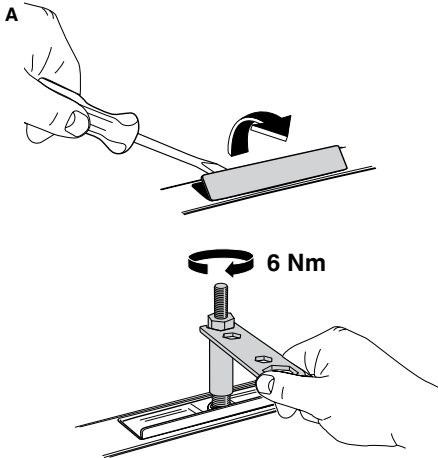

3

x4

x4

x4

x1

x1