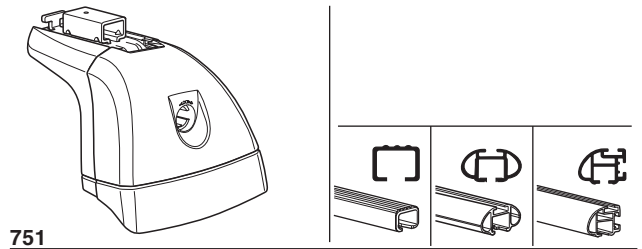

Kit 3034

VOLKSWAGEN California (T5), 4-dr Bus, 03-09, 10-
VOLKSWAGEN Caravelle (T5), 4-dr Bus, 03-09, 10-
VOLKSWAGEN Multivan (T5), 4-dr Bus, 03-09, 10-
VOLKSWAGEN Shuttle (T5), 4-dr Bus, 03-09, 10-
VOLKSWAGEN Transporter (T5), 2-dr Single Cab, 03-09, 10-
VOLKSWAGEN Transporter (T5), 4-dr Double Cab, 03-09, 10-
VOLKSWAGEN Transporter (T5), 4-dr Van, 03-09, 10-

This Kit is only for vehicles with fixpoint mounting or T-profile.