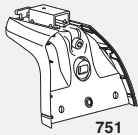

This Kit is only for vehicles with fixpoint mounting or T-profile.

6 kg / 13 lbs + xx kg / xx lbs = **Max. 100 kg / 220 lbs**

9 kg / 20 lbs + xx kg / xx lbs = **Max. 150 kg / 330 lbs**

12 kg / 26 lbs + xx kg / xx lbs = **Max. 200 kg / 440 lbs**

Kit

1

751

x4

x4

x4

x4

x2

x2

x4

x4

x1

5 mm

2

3

x4