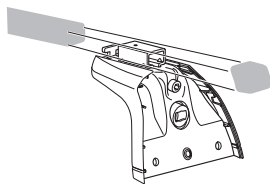

1

751

x4

x4

x4

x4

x2

x2

x4

x4

x1

5 mm