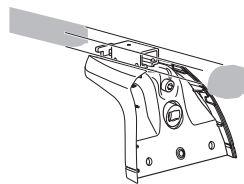

1

751

x4

x4

x4

x4

x2

x2

x4

x4

x1

5 mm