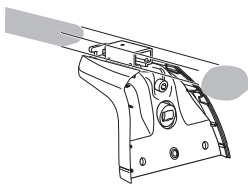

1

751

x4

x4

x4

x4

x2

x2

x4

x4

x1

5 mm