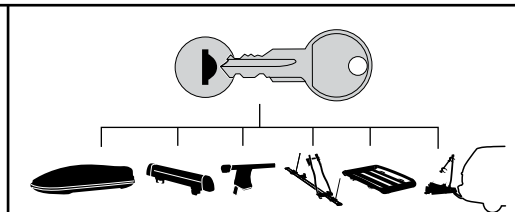

WW ▶ Thule Sweden AB, Box 69, 330 33 Hillerstorp, SWEDEN
NA ▶ Thule Inc., 42 Silvermine Road, Seymour, Connecticut 06483, USA

info@thule.com
customer.service@thule.com

www.thule.com