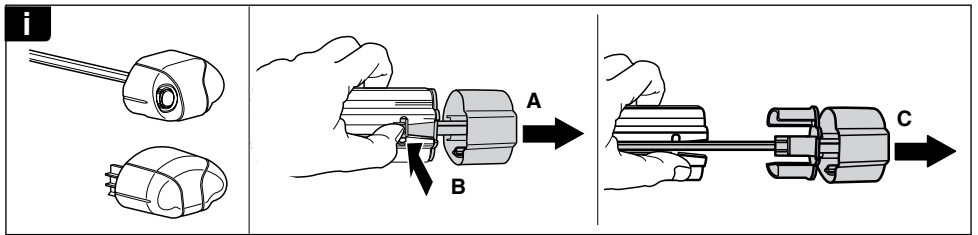

WW ▶ Thule Sweden AB, Box 69, 330 33 Hillerstorp, SWEDEN
NA ▶ Thule Inc., 42 Silvermine Road, Seymour, Connecticut 06483, USA

info@thule.com
customer.service@thule.com

www.thule.com