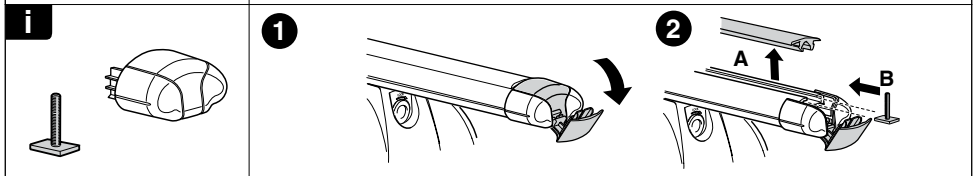

WW ▶ Thule Sweden AB, Box 69, 330 33 Hillerstorp, SWEDEN
NA ▶ Thule Inc., 42 Silvermine Road, Seymour, Connecticut 06483, USA

info@thule.com
customer.service@thule.com

www.thule.com