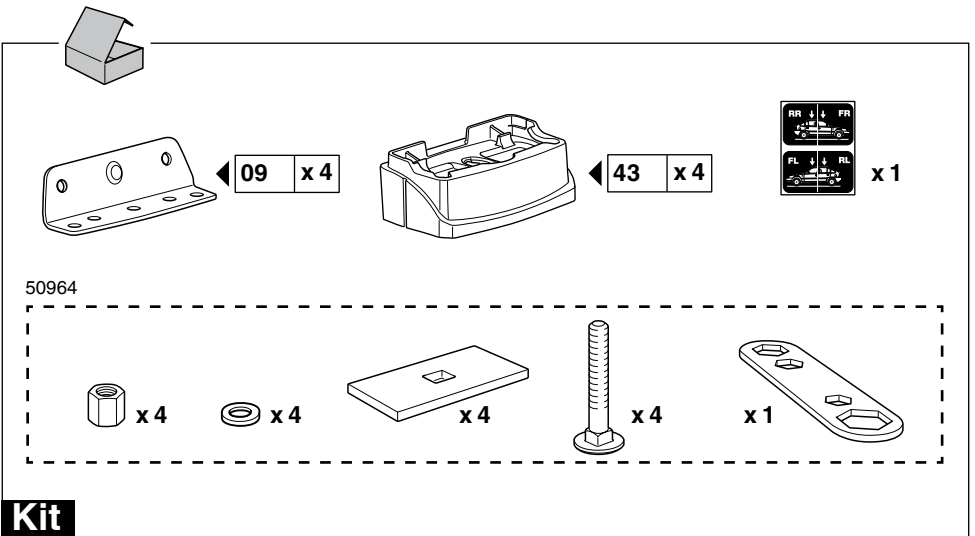

Kit 3027

GREAT WALL X240, 5-dr SUV, 06–
LAND ROVER Discovery (Mk.III), 5-dr SUV, 04-09
LAND ROVER Discovery (Mk.IV), 5-dr SUV, 09–

This Kit is only for cars with T-profile.

460R
753

460

GREAT WALL X240

Max.
75 kg
Max.
165 lbs

LAND ROVER Discovery

Max.
100kg
Max.
220 lbs

Kit

753

x4

x4

x4

x8