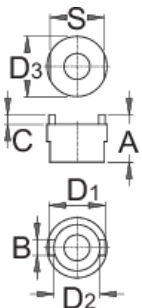

Freewheel remover Suntour[®]

1670.2/4

Profiles

Product features

- For: Suntour[®]

A

B

C

D1

D2

D3

S

616063

19,9

6,5

3,9

23,9

19,6

25,5

23

37

* Images of products are symbolic. All dimensions are in mm, and weight in grams. All listed dimensions may vary in tolerance.