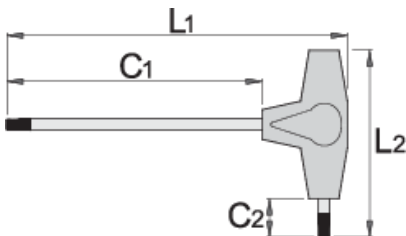

# TX profile screwdriver with T-handle

193TX

## Product features

- material: premium chrome vanadium steel
- handle - polypropylene
- blade chrome plated, black anodised tip

		L1	C1	C2	L2	
607171	TX 6	132	100	15	61	15
607172	TX 7	132	100	15	61	15
607173	TX 8	132	100	15	61	15

\* Images of products are symbolic. All dimensions are in mm, and weight in grams. All listed dimensions may vary in tolerance.