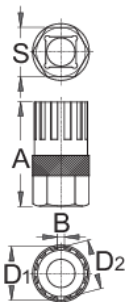

## Profiles

## How to use the tool:

- Use the freewheel remover together with the Unior 1/2" ratchet 190.1ABI

	A	B	D1	D2	S	
						
616062	44,7	3,0	22,72	21,24	21	57

\* Images of products are symbolic. All dimensions are in mm, and weight in grams. All listed dimensions may vary in tolerance.