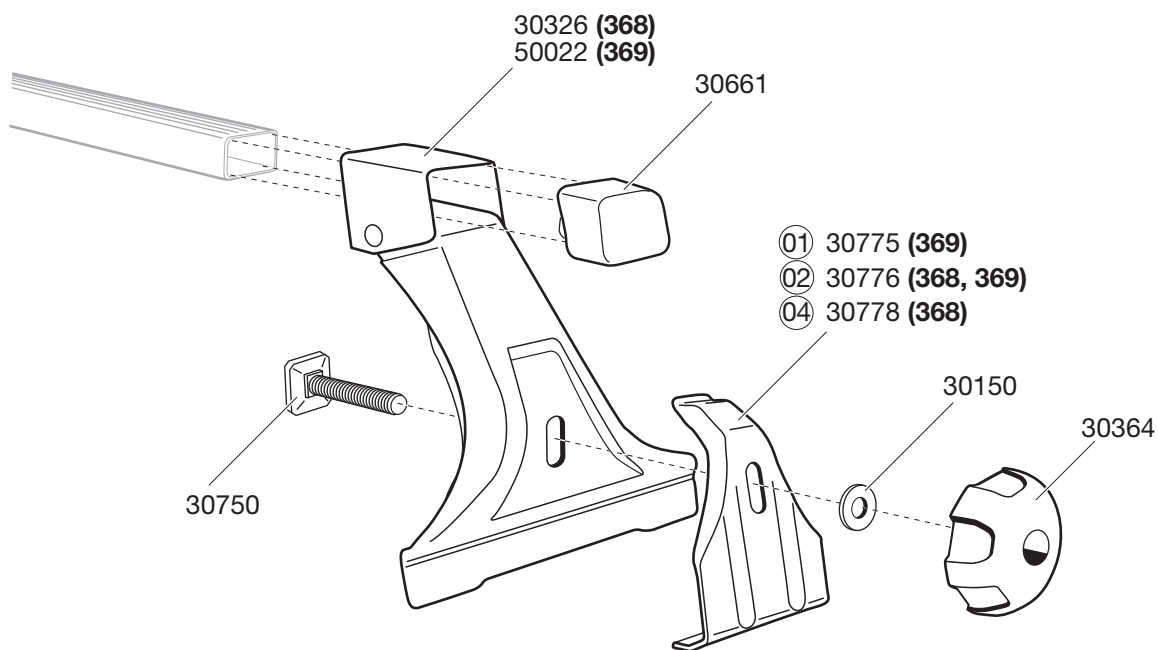

Foot pack 368/369

For vehicles with narrow rain gutters

368 1060-13
369 1060-14

410/1

Individual packs

Product	EAN	Kg	L/W/H in cm
368	7313021060131	2,9	40/20/9
369	7313021060148	3,4	40/20/9

Pallet

Product	Qty/kg	L/W/H in cm
368	144/430	120/80/120
369	144/502	120/80/120