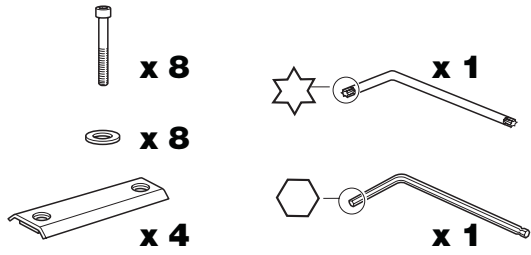

# Follow me...

1

**2**

**3**

- CITROËN C8, 5-dr MPV, 02- (with T-profile)
- CITROËN Evasion, 5-dr MPV, 94-01- (with T-profile)
- FIAT Ulyssé, 5-dr MPV, 94-01, 02- (with T-profile)
- LANCIA Phedra, 5-dr MPV, 02- (with T-profile)
- LANCIA Zeta, 5-dr MPV, 94-01- (with T-profile)
- PEUGEOT 807, 5-dr MPV, 02- (with T-profile)

PEUGEOT 806, 5-dr MPV, 94-01 (with T-profile)

-  x 8
-  x 4
-  x 8
-  x 1

**4**

**x 4**

**x 4**

**x 1**

**5**

**x 1** 5mm