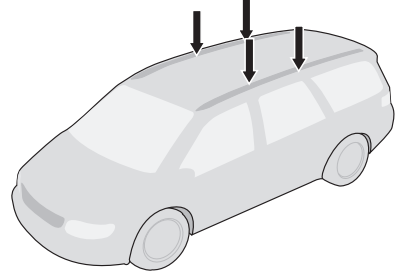

# Follow me...

1

**2**

**3**

- CITROËN C8, 5-dr MPV, 02- (with T-profile)
- CITROËN Evasion, 5-dr MPV, 94-01- (with T-profile)
- FIAT Ulyssé, 5-dr MPV, 94-01, 02- (with T-profile)
- LANCIA Phedra, 5-dr MPV, 02- (with T-profile)
- LANCIA Zeta, 5-dr MPV, 94-01- (with T-profile)
- PEUGEOT 807, 5-dr MPV, 02- (with T-profile)

PEUGEOT 806, 5-dr MPV, 94-01 (with T-profile)

-  x 8
-  x 4
-  x 8
-  x 1

**4**

**x 4**

**x 4**

**x 1**

**5**

**x 1** 5mm