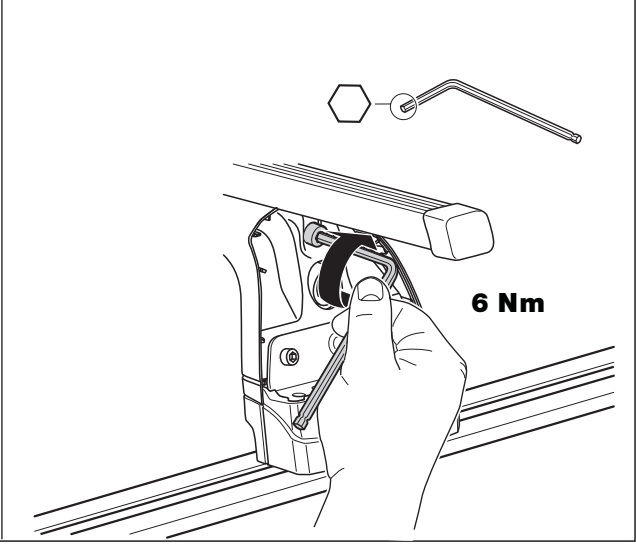

PEUGEOT 806, 5-dr MPV, 94-01 (with T-profile)

-  x 8
-  x 4
-  x 8
-  x 1

**4**

**x 4**

**x 4**

**x 1**

**5**

**x 1** 5mm