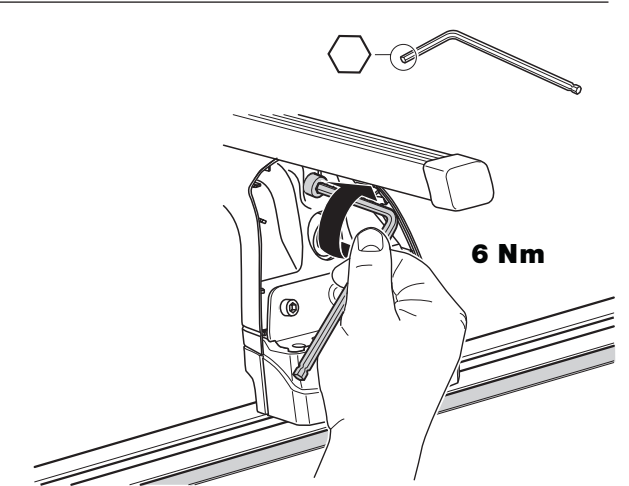

PEUGEOT 806, 5-dr MPV, 94-01 (with T-profile)

-  x 8
-  x 4
-  x 8
-  x 1

**4**

**x 4**

**x 4**

**x 1**

**5**

**x 1** 5mm