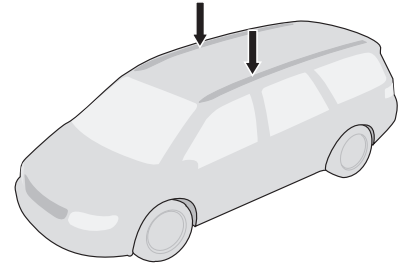

# Follow me...

1

**2**

**3**

- CITROËN C8, 5-dr MPV, 02- (with T-profile)
- CITROËN Evasion, 5-dr MPV, 94-01- (with T-profile)
- FIAT Ulyssé, 5-dr MPV, 94-01, 02- (with T-profile)
- LANCIA Phedra, 5-dr MPV, 02- (with T-profile)
- LANCIA Zeta, 5-dr MPV, 94-01- (with T-profile)
- PEUGEOT 807, 5-dr MPV, 02- (with T-profile)

PEUGEOT 806, 5-dr MPV, 94-01 (with T-profile)

-  x 8
-  x 4
-  x 8
-  x 1

**4**

**x 4**

**x 4**

**x 1**

**5**

**x 1** 5mm