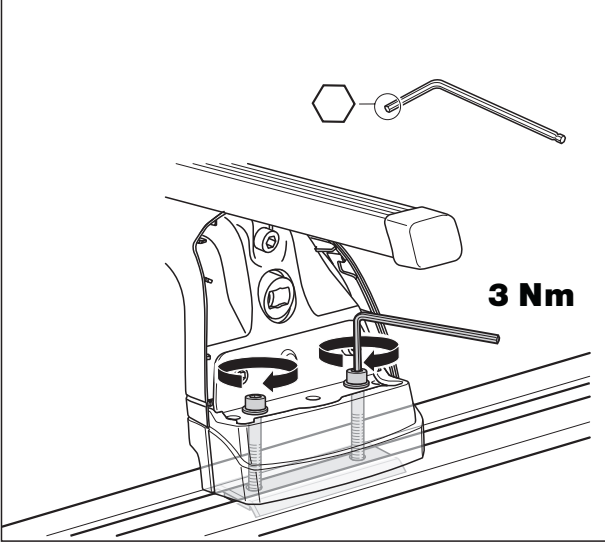

PEUGEOT 806, 5-dr MPV, 94-01 (with T-profile)

-  x 8
-  x 4
-  x 8
-  x 1

**4**

**x 4**

**x 4**

**x 1**

**5**

**x 1** 5mm