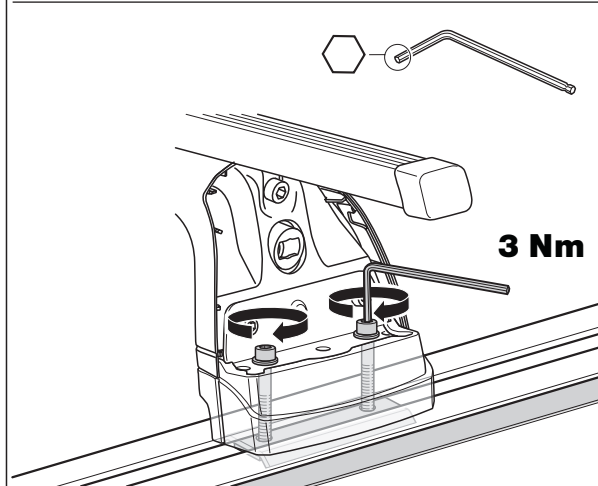

PEUGEOT 806, 5-dr MPV, 94-01 (with T-profile)

-  x 8
-  x 4
-  x 8
-  x 1

**4**

**x 4**

**x 4**

**x 1**

**5**

**x 1** 5mm