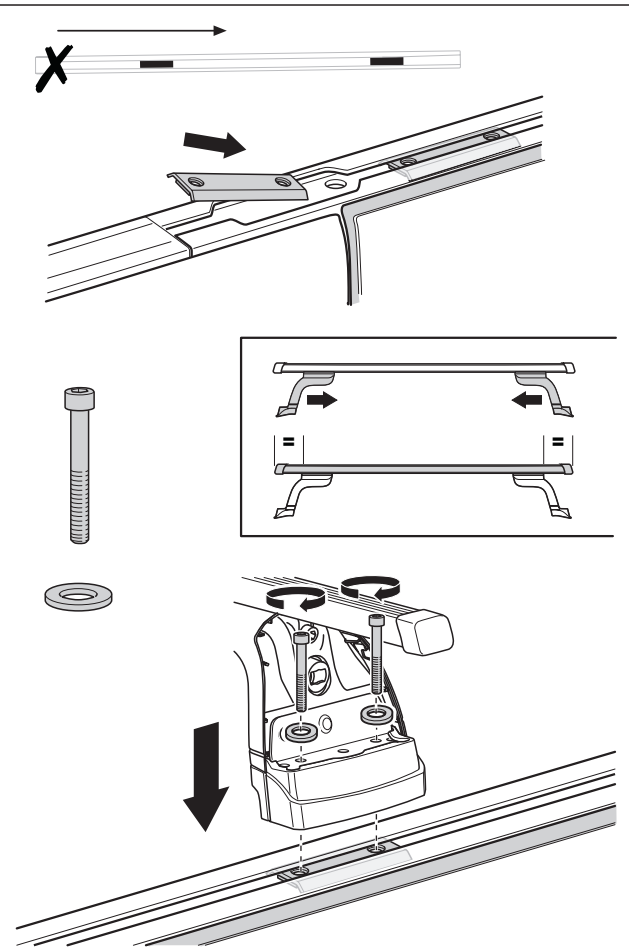

# Follow me...

1

**2**

**3**

- CITROËN C8, 5-dr MPV, 02- (with T-profile)
- CITROËN Evasion, 5-dr MPV, 94-01- (with T-profile)
- FIAT Ulyssé, 5-dr MPV, 94-01, 02- (with T-profile)
- LANCIA Phedra, 5-dr MPV, 02- (with T-profile)
- LANCIA Zeta, 5-dr MPV, 94-01- (with T-profile)
- PEUGEOT 807, 5-dr MPV, 02- (with T-profile)

PEUGEOT 806, 5-dr MPV, 94-01 (with T-profile)

-  x 8
-  x 4
-  x 8
-  x 1

**4**

**x 4**

**x 4**

**x 1**

**5**

**x 1** 5mm