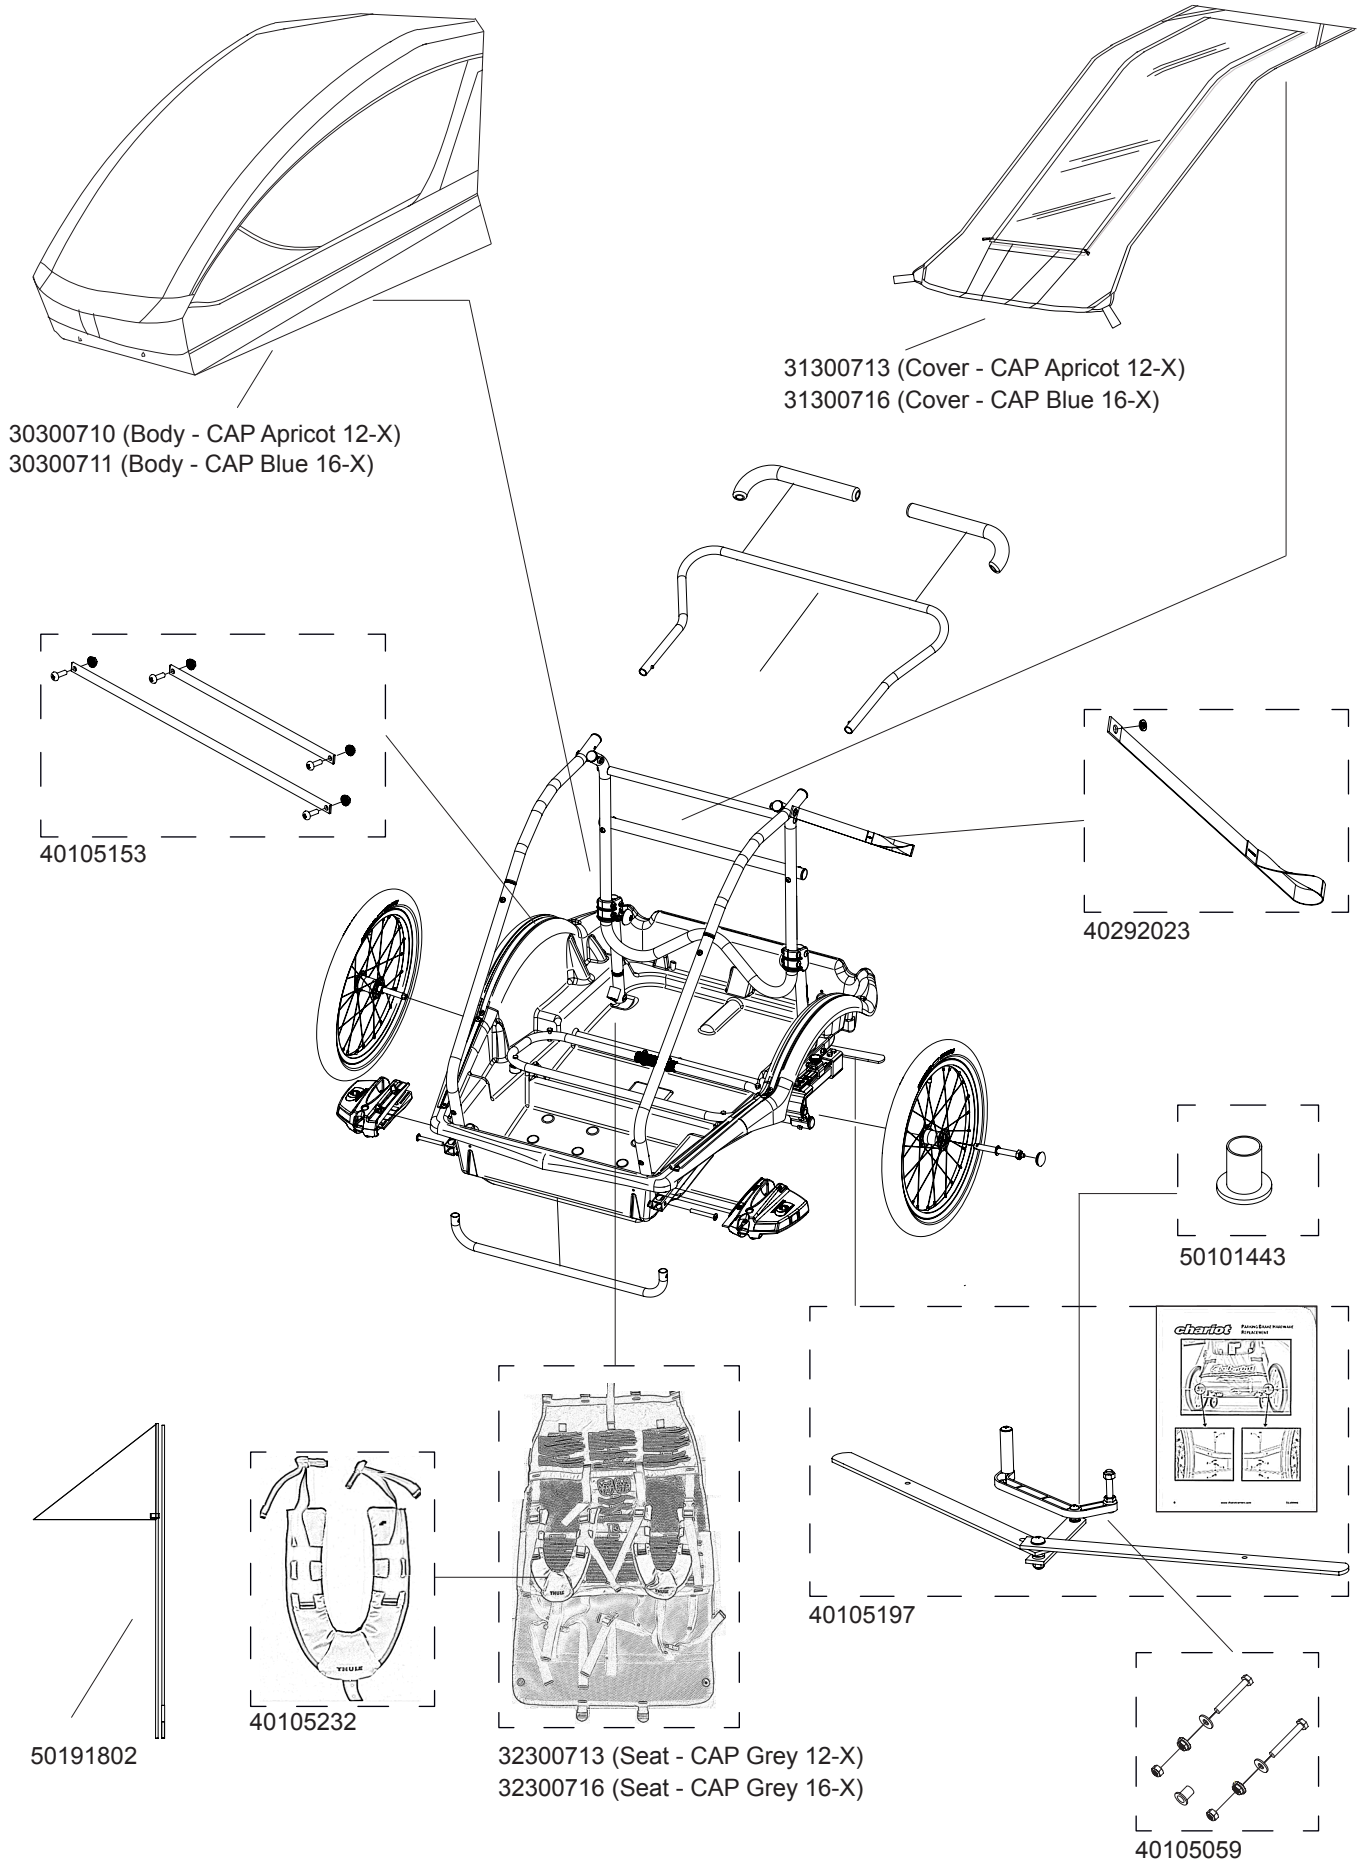

Captain

10300711 , 10300713

THULE[®]

SWEDEN

» PART OF THULE GROUP

30/06/2015

THULE[®]

SWEDEN

THULE[®]

SWEDEN

Rev 1

TCTS

Bundled Kits

Hitch Arm Assembly

Castor Wheel Assembly