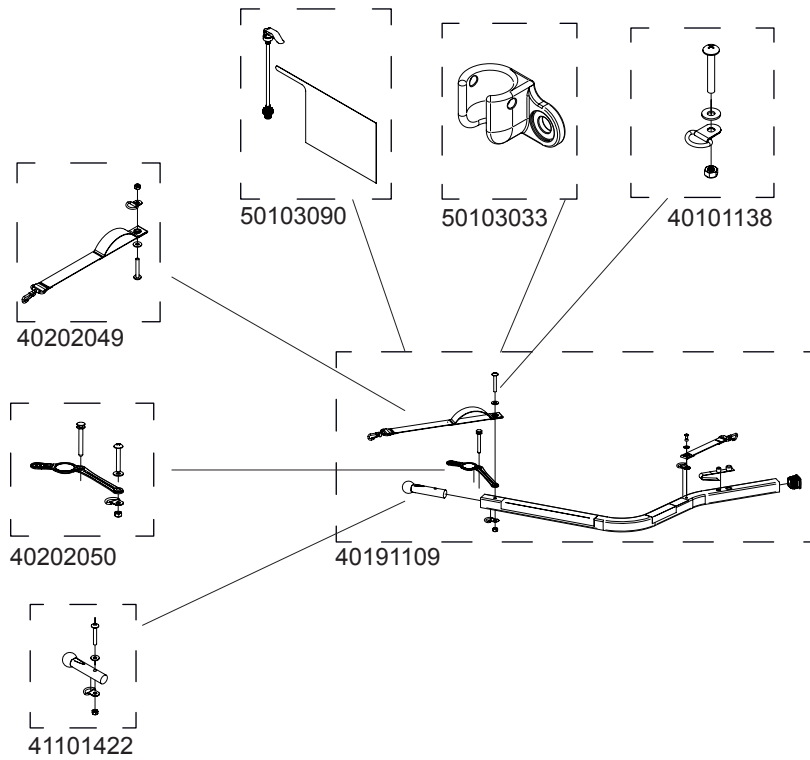

THULE[®]

SWEDEN

Rev 1

TCTS

Bundled Kits

Hitch Arm Assembly

Castor Wheel Assembly