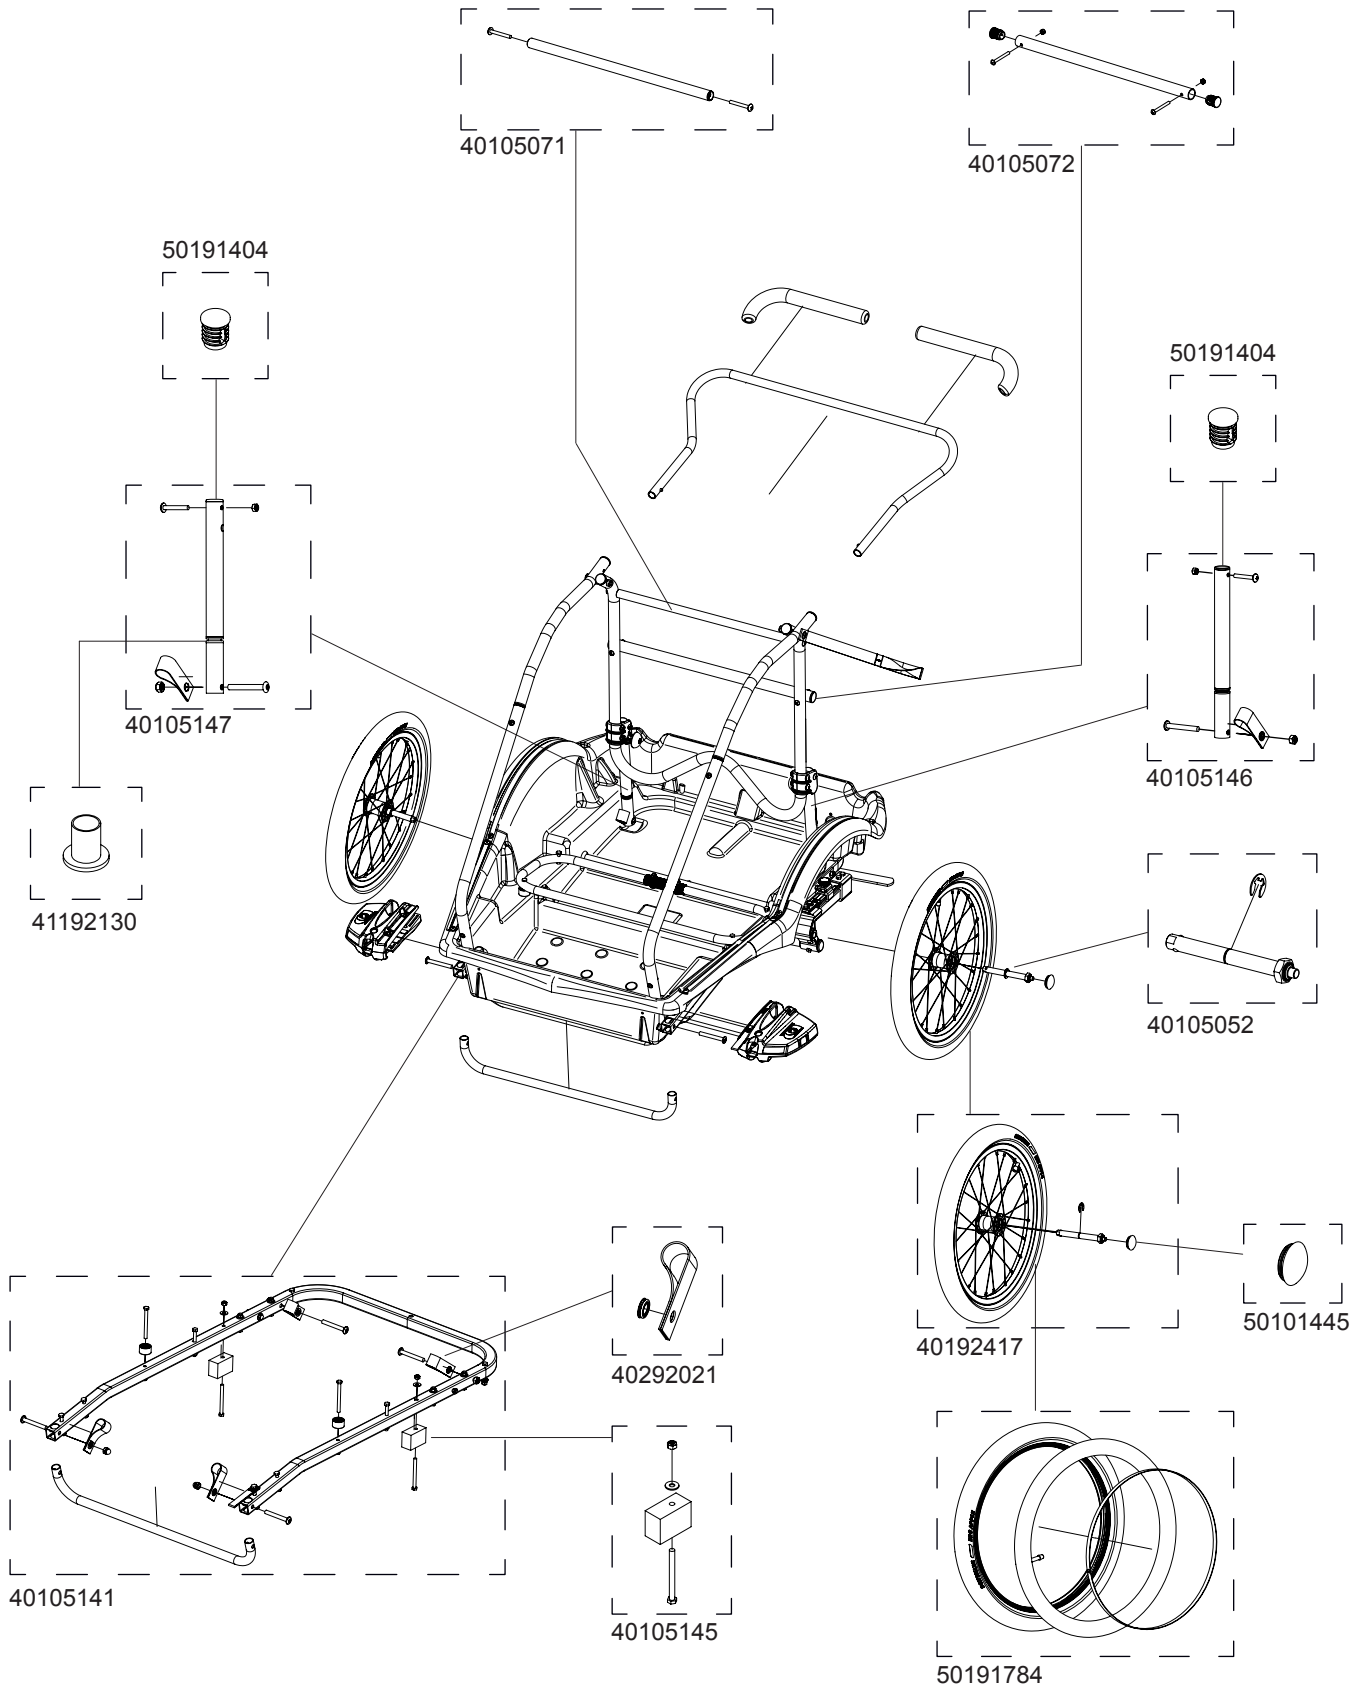

Captain

10300711 , 10300713

THULE®

SWEDEN

» PART OF THULE GROUP

30/06/2015

THULE®

SWEDEN

Rev 1

TCTS