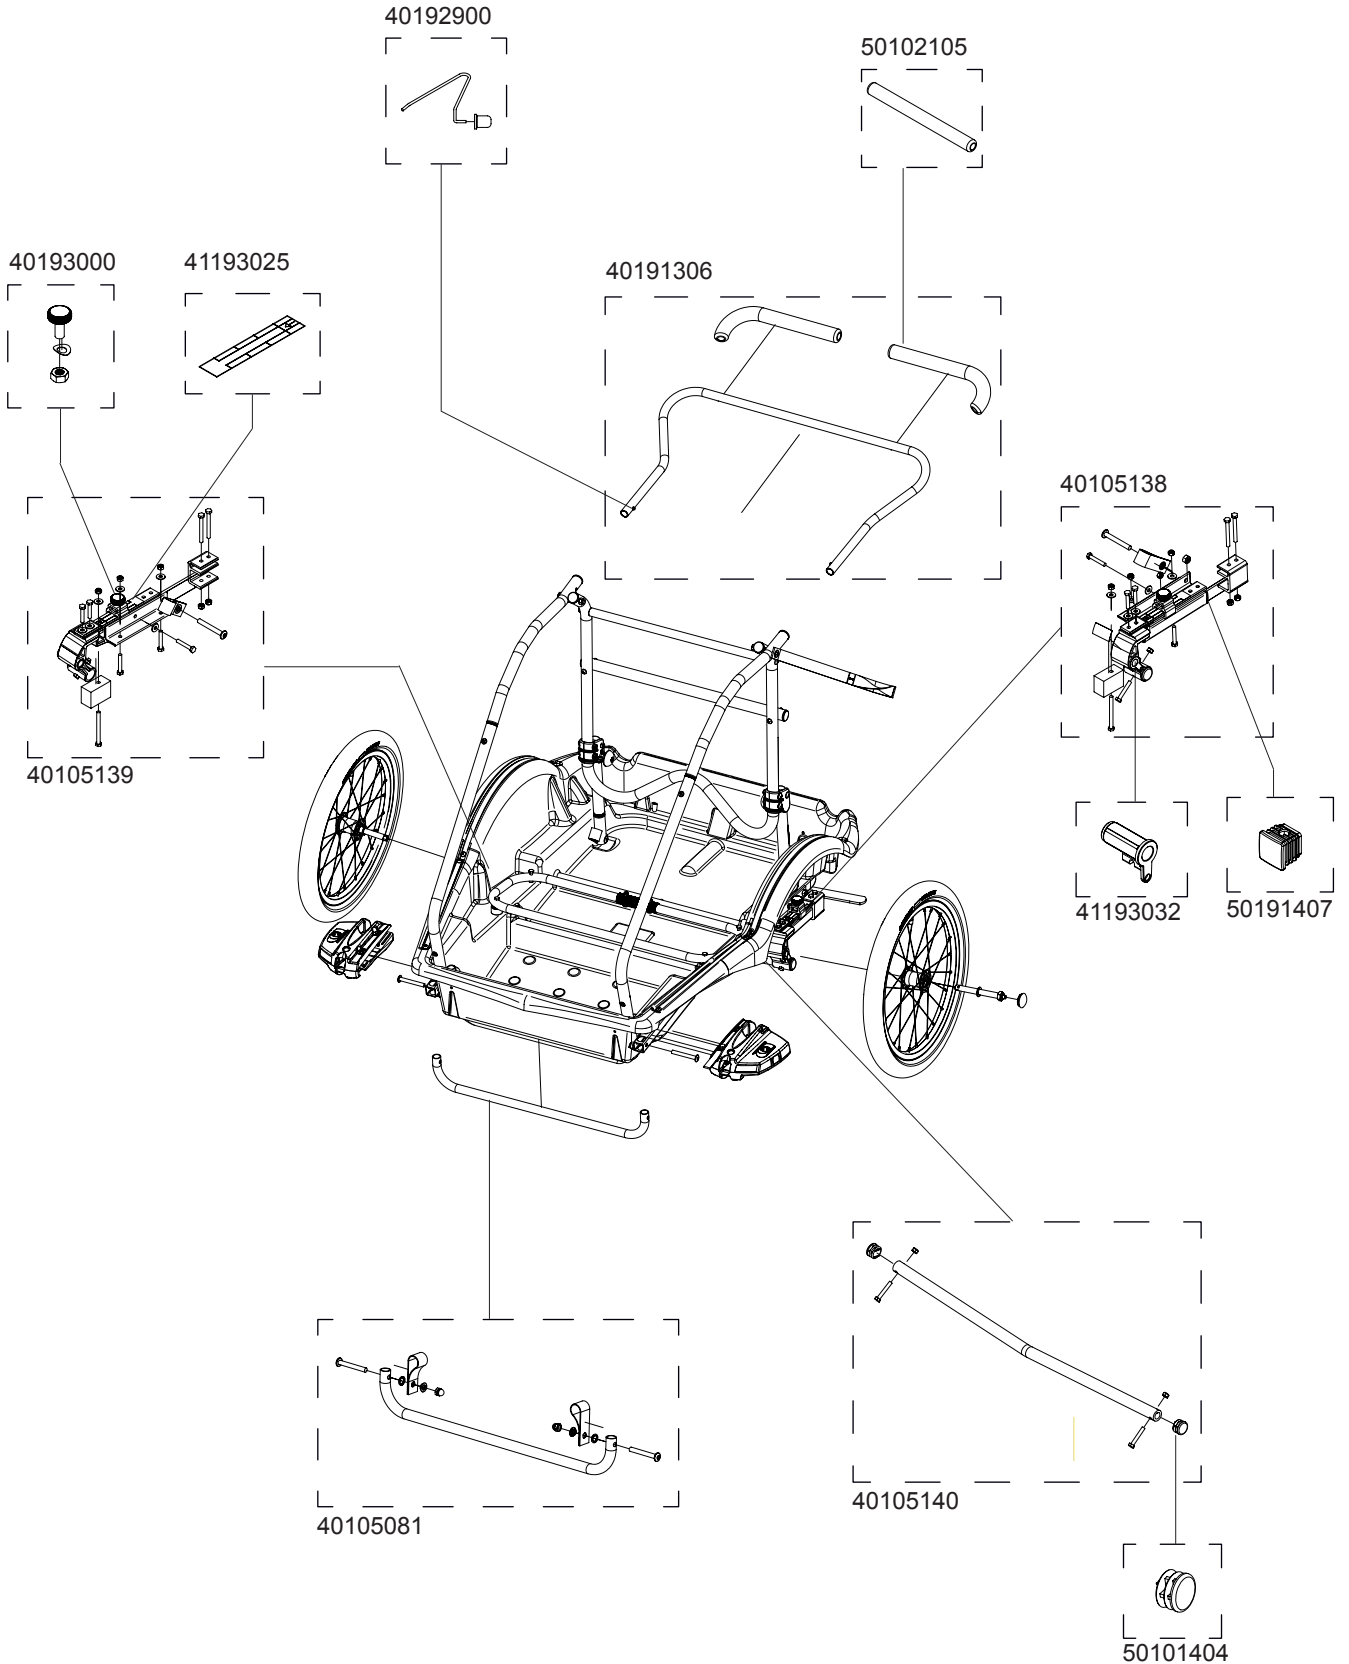

THULE[®]

SWEDEN

Rev 1

TCTS

Bundled Kits

Hitch Arm Assembly

Castor Wheel Assembly