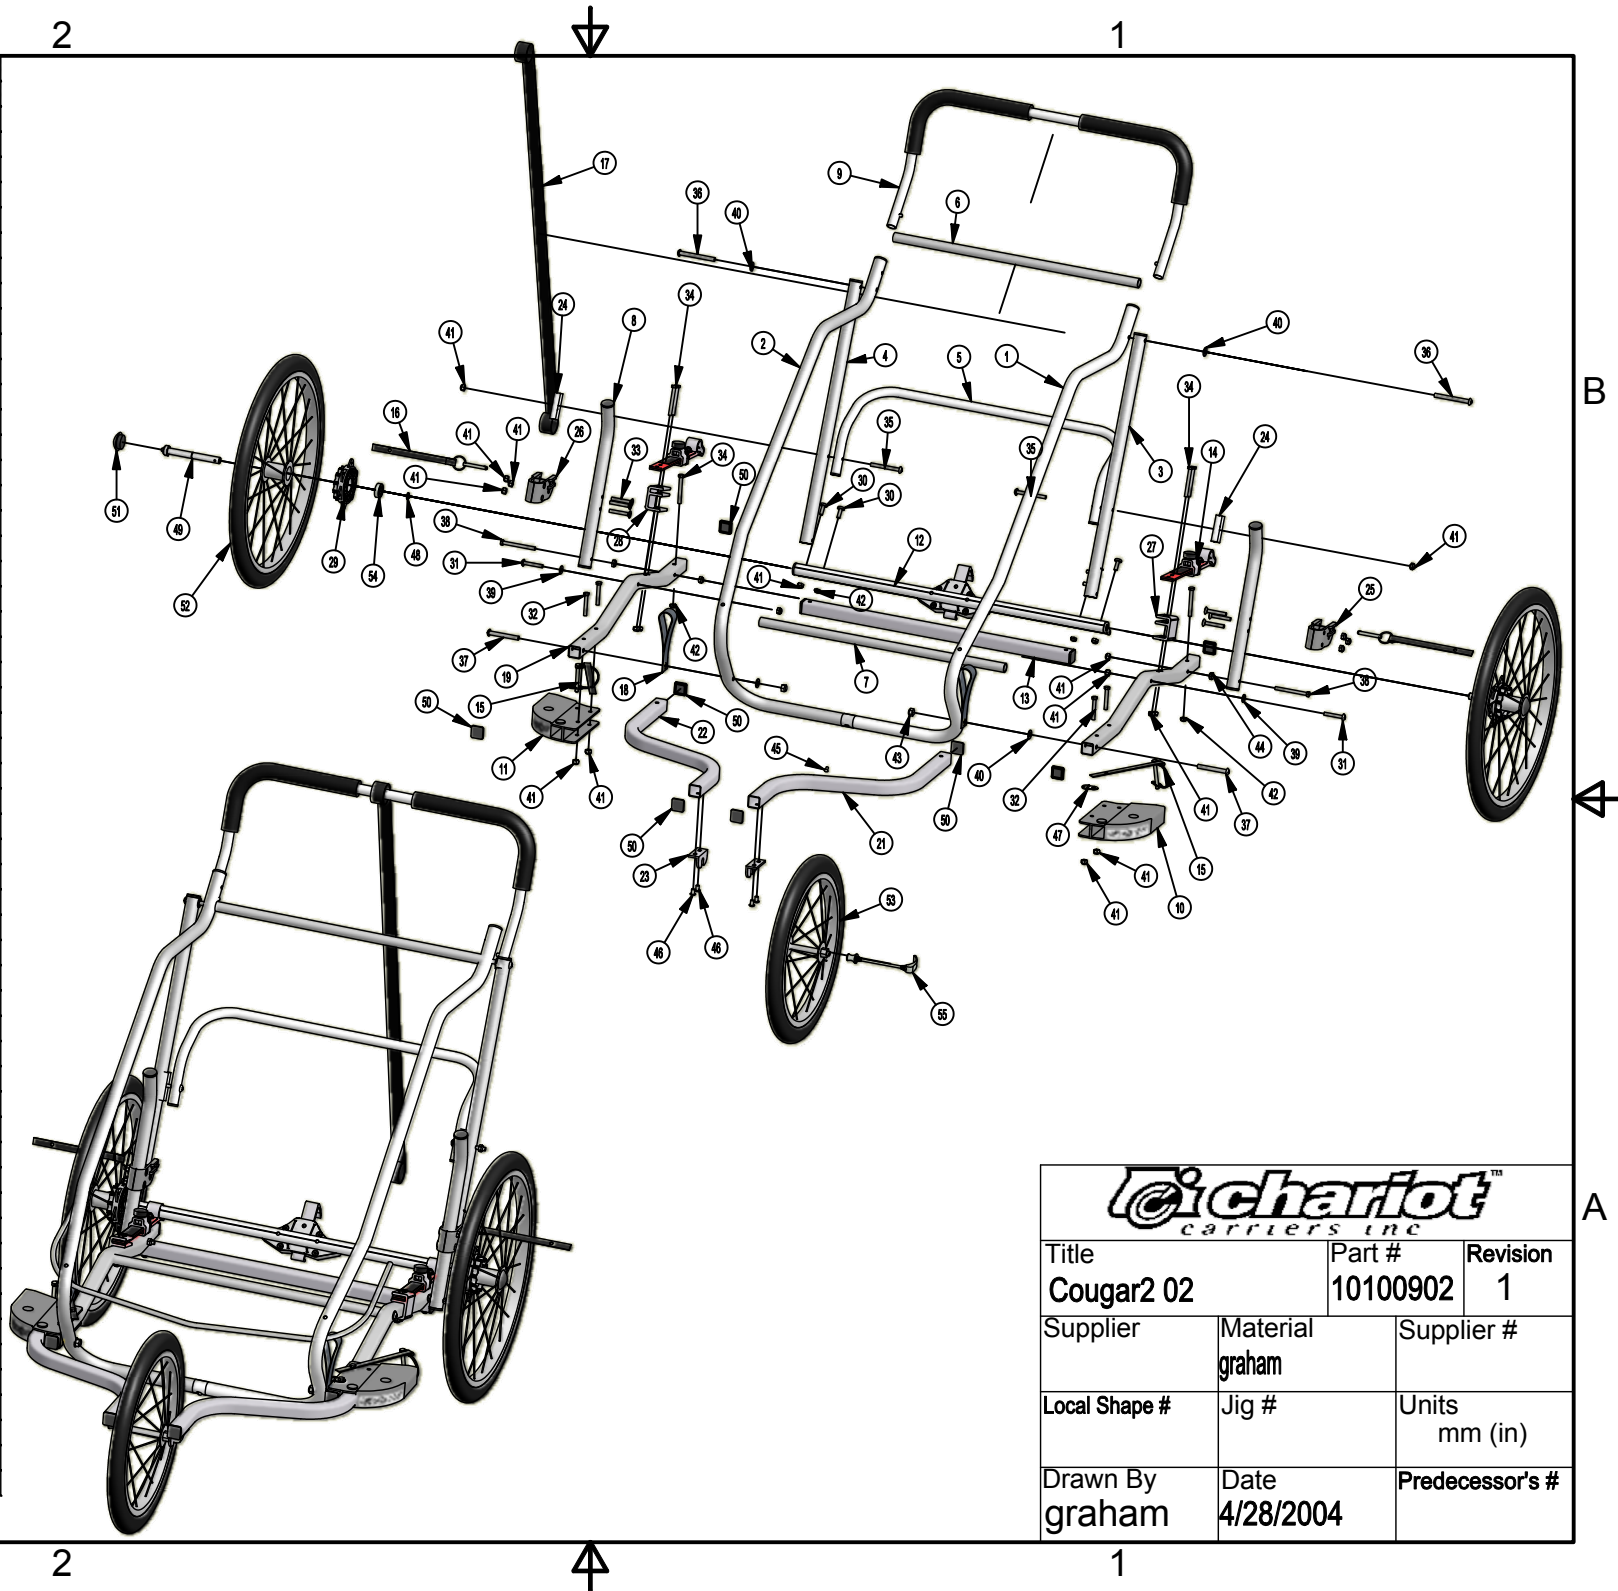

Parts List			
ITEM	QTY	ITEM #	DESCRIPTION
1	1	40100133	Upper Frame LH
2	1	40100134	Upper Frame RH
3	1	40100423	Back Frame Assy LH
4	1	40100424	Back Frame Assy RH
5	1	40100459	Fold Bar CHE2/CGR2
6	1	40100624	Seat Frame
7	1	40100625	Seat Frame Lower Assy
8	2	40100722	Back Tube Assy
9	1	40101329	Handlebar CHE2/CGR2
10	1	40101510	Left Wing-Small-(Chariot)-(Grey)
11	1	40101511	Right Wing-Small-(Chariot)-(Grey)
12	1	40101736	Auto Assy CGR2
13	1	40103040	Suspension Cross Brace
14	2	40103044	Suspension Plate
15	2	40202006	Strap - Hitch Arm Snap Pin Strap
16	2	40202007	Securing Pin, short
17	1	40202011	Strap - Waist Strap
18	2	40202021	Strap - Car Seat Loop
19	2	41100224	Lower Frame CGR/CGR2
20	1	41100844	Support Hoop CGR2
21	1	41101035	Wheel Arm CHE2/CGR - L
22	1	41101036	Wheel Arm CHE2/CGR2 R
23	2	41101221	Dropout Bracket
24	2	41101258	Bracket Folding Bar
25	1	41101283	Back Bracket Set - L (Grey)
26	1	41101284	Back Bracket Set - R (Grey)
27	1	41101282	Bracket Frame Support LH
28	1	41101285	Bracket Frame Support RH
29	2	41101829	Brake Hub
30	4	50100503	Bolt 1/4-20x3/4" PH
31	2	50100510	Bolt 1/4-20x1 5/8" TR
32	4	50100514	Bolt 1/4-20x1 3/4" HX
33	6	50100516	Bolt 1/4-20x1 3/4" FL
34	6	50100523	Bolt 1/4-20x2 1/4" HX
35	2	50100524	Bolt 1/4-20x2 1/2" TR
36	2	50100543	Bolt 5/16-18x2" TR
37	2	50100550	Bolt 5/16-18x2 1/2" TR
38	2	50100556	Bolt 1/4-20x2 3/4" HX
39	2	50100614	Washer 1/4" SAE
40	4	50100616	Washer 5/16" SAE
41	22	50100705	Nut lock 1/4"
42	4	50100708	Nut - Jam 1/4"
43	2	50100710	Nut Lock 5/16
44	2	50100713	Nut Jam 5/16
45	1	50100802	Rivet - 3/16"
46	4	50100808	Rivet - Mandrel - 1/4"
47	1	50100801	D Ring & Clip
48	2	50100803	External Retaining Ring - 1/2" (Zinc Plated)
49	2	50101305	Push Button Axle
50	8	50101407	Cap - End Cap - 1" SQ 0.058
51	2	50101415	Wheel Rubber Cap (Push Pin)
52	2	50101729	Wheel - Spoked 20"
53	1	50101730	Wheel - Spoke 16" QR
54	2	50101773	Bearing 7/8-RS
55	1	50103012	Q.R.

chariot™
carriers inc

Title	Part #	Revision
Cougar2 02	10100902	1
Supplier	Material	Supplier #
graham		
Local Shape #	Jig #	Units
		mm (in)
Drawn By	Date	Predecessor's #
graham	4/28/2004