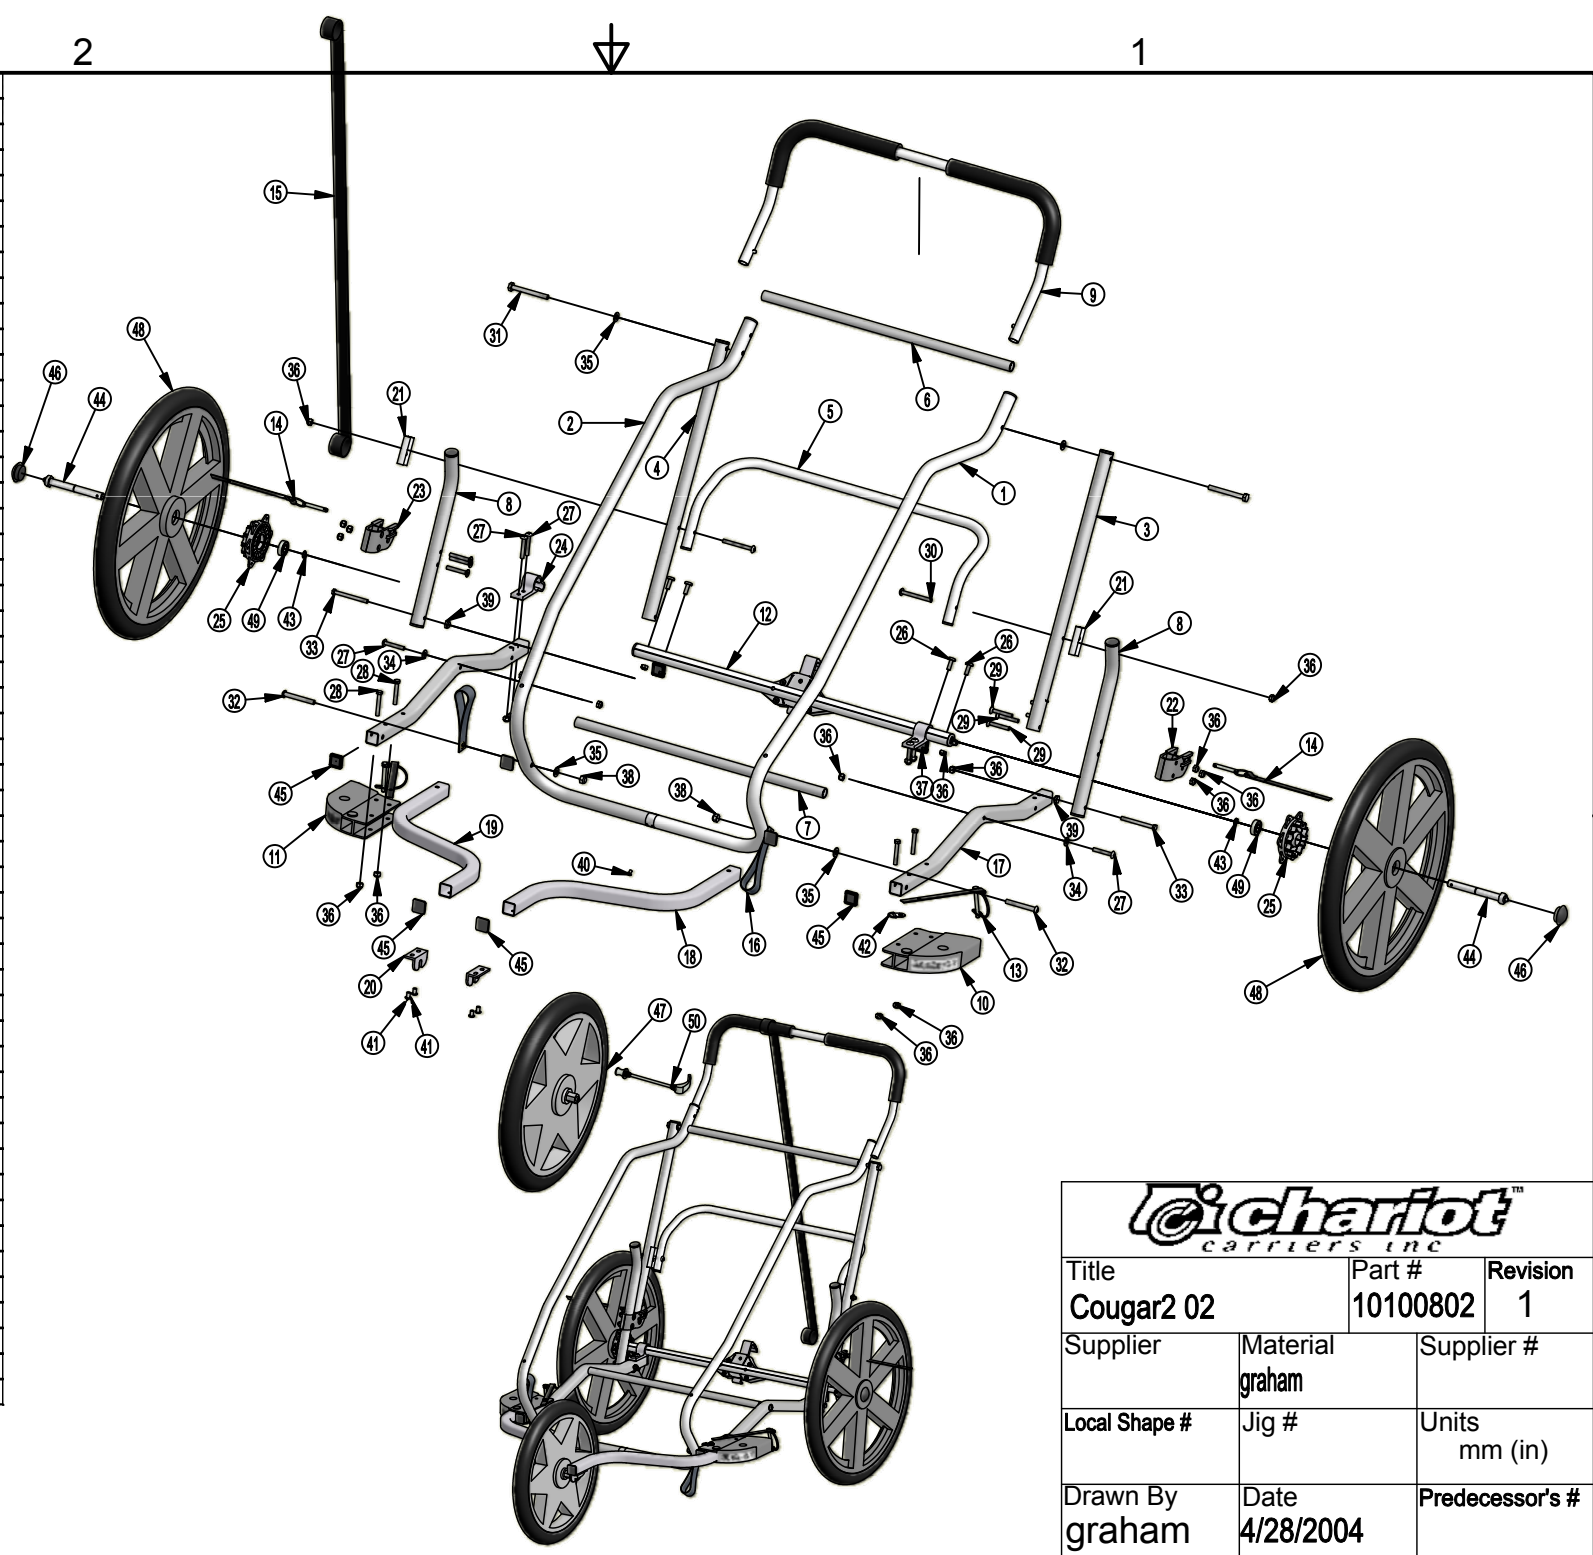

Parts List			
ITEM	QTY	ITEM #	DESCRIPTION
1	1	40100133	Upper Frame LH
2	1	40100134	Upper Frame RH
3	1	40100423	Back Frame Assy LH
4	1	40100424	Back Frame Assy RH
5	1	40100459	Fold Bar CHE2/CGR2
6	1	40100624	Seat Frame
7	1	40100625	Seat Frame Lower Assy
8	2	40100722	Back Tube Assy
9	1	40101329	Handlebar CHE2/CGR2
10	1	40101510	Left Wing-Small-(Chariot)-(Grey)
11	1	40101511	Right Wing-Small-(Chariot)-(Grey)
12	1	40101731	Axle Assy CGR2
13	2	40202006	Strap - Hitch Arm Snap Pin Strap
14	2	40202007	Securing Pin, short
15	1	40202011	Strap - Wrist Strap
16	2	40202021	Strap - Car Seal Loop
17	2	41100223	Lower Frame CHE/CHE2
18	1	41101035	Wheel Arm CHE2/CGR -L
19	1	41101036	Wheel Arm CHE2/CGR2 R
20	2	41101221	Dropout Bracket
21	2	41101258	Bracket Folding Bar
22	1	41101283	Back Bracket Set - L (Grey)
23	1	41101284	Back Bracket Set - R (Grey)
24	2	41101291	Axle Hangar Bracket
25	2	41101929	Brake Hub
26	4	50100503	Bolt 1/4-20x3/4" PH
27	6	50100510	Bolt 1/4-20x1 5/8" TR
28	4	50100514	Bolt 1/4-20x1 3/4" HX
29	6	50100516	Bolt 1/4-20x1 3/4" FL
30	2	50100524	Bolt 1/4-20x2 1/2" TR
31	2	50100541	
32	2	50100550	Bolt 5/16-18x2 1/2" TR
33	2	50100556	Bolt 1/4-20x2 3/4" HX
34	2	50100614	Washer 1/4" SAE
35	4	50100616	Washer 5/16" SAE
36	22	50100705	Nut lock 1/4"
37	2	50100708	Nut - Jam 1/4"
38	2	50100710	Nut Lock 5/16
39	2	50100713	Nut Jam 5/16
40	1	50100802	Rivet - 3/16"
41	4	50100808	Rivet - Mandrel - 1/4"
42	1	50100901	D Ring & Clip
43	2	50100903	External Retaining Ring - 1/2" (Zinc Plated)
44	2	50101305	Push Button Axle
45	8	50101407	Cut - End Cap - 1" SQ 0.058
46	2	50101415	Wheel Rubber Cap (Push Pin)
47	1	50101732	Wheel - Grey plastic 16" QR
48	2	50101733	Wheel - Plastic 20"
49	2	50101773	Bearing 7R8-RS
50	1	50103012	Q.R.

Charriot carriers inc		
Title Cougar2 02	Part # 10100802	Revision 1
Supplier	Material graham	Supplier #
Local Shape #	Jig #	Units mm (in)
Drawn By graham	Date 4/28/2004	Predecessor's #