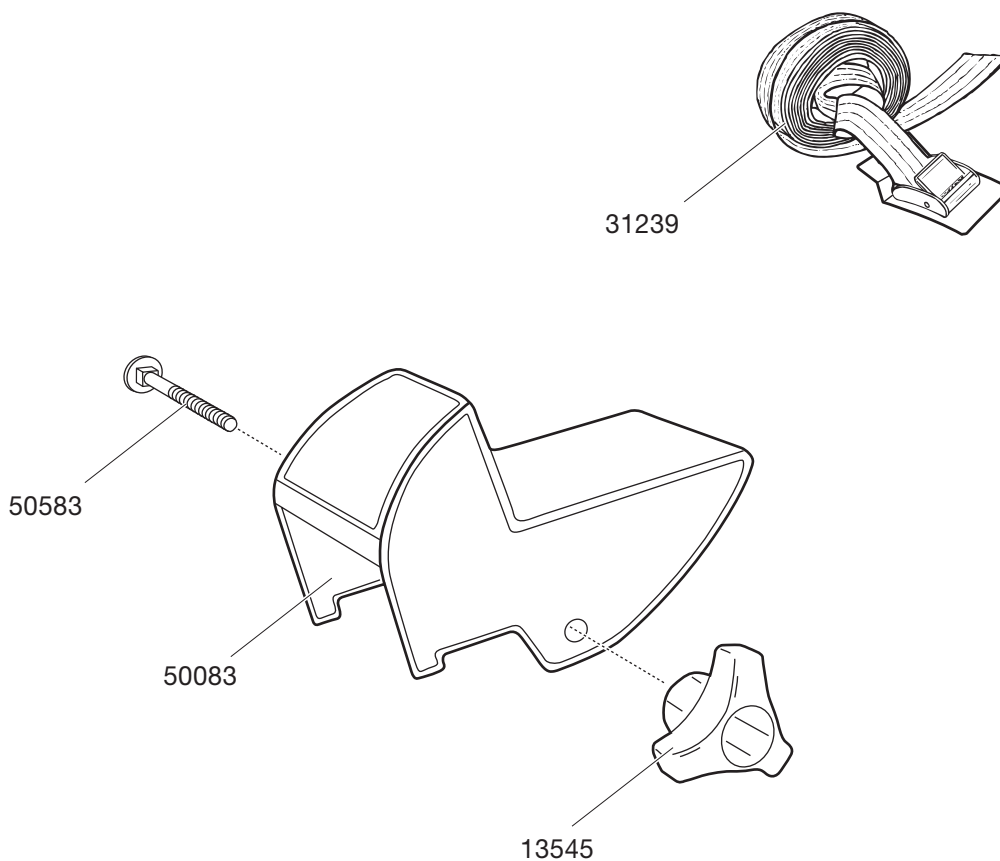

Canoe carrier 579

579 1000-03

410/1

Individual box

Carton

Product	EAN	Kg	L/W/H in cm
579	7313020005799	0,8	25/16,8/8

Product	Qty/kg	L/W/H in cm
579	10/9	35/27/41